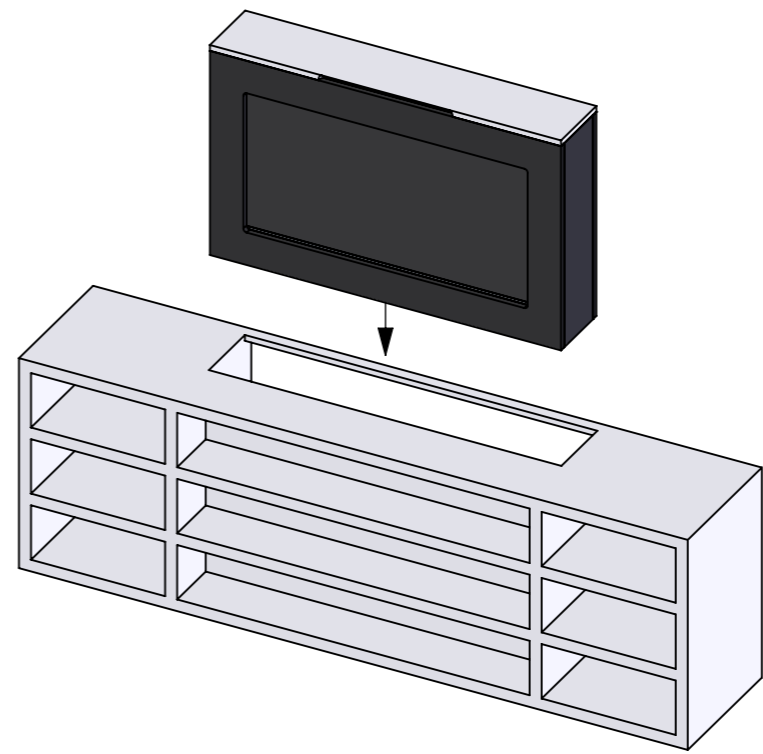

Please note that specifications may be subject to change

Drawing no.: T119-1001-002A		Description : T119-43	
		Date : 20-06-2023	 Scale: 1:10
		Drawn : JS	
		Unless otherwise specified dimensions in millimeters	

SECTION A-A

Example build in housing

Drawing no.: T119-1002-002A

Description : T119-43

TVLIFTBOY

Date : 20-06-2023

Drawn : JS

Scale : 1:20

Unless otherwise specified dimensions in millimeters

Page :

Please note that specifications may be subject to change