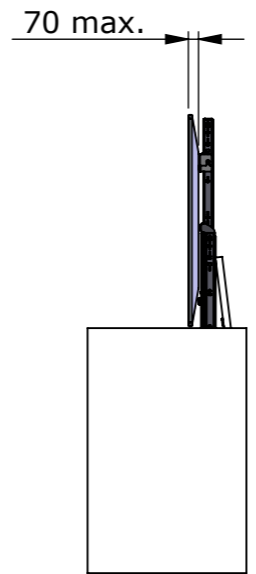

Please note that specifications may be subject to change

Drawing no.: T119-1001-002A		Description : T119-43	
		Date : 20-06-2023	 Scale: 1:10
		Drawn : JS	
		Unless otherwise specified dimensions in millimeters	

SECTION A-A

Example build in housing

Drawing no.: T119-1002-002A

Description : T119-43

TVLIFTBOY

Date : 20-06-2023

Drawn : JS

Scale : 1:20

Unless otherwise specified dimensions in millimeters

Page :

Please note that specifications may be subject to change