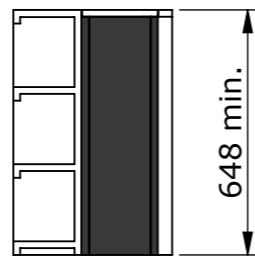

Please note that specifications may be subject to change

Drawing no.: T119-1001-002A		Description : T119-43	
		Date : 20-06-2023	 Scale: 1:10
		Drawn : JS	
		Unless otherwise specified dimensions in millimeters	

SECTION A-A

Example build in housing

Drawing no.: T119-1002-002A

Description : T119-43

TVLIFTBOY

Date : 20-06-2023

Drawn : JS

Scale : 1:20

Unless otherwise specified dimensions in millimeters

Page :

Please note that specifications may be subject to change