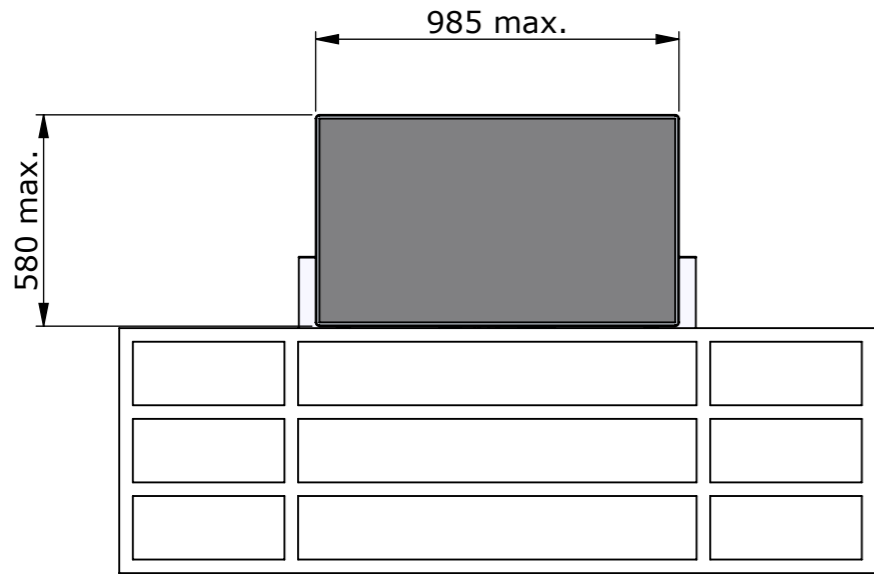

Please note that specifications may be subject to change

Drawing no.: T119-1001-002A		Description : T119-43	
		Date : 20-06-2023	 Scale: 1:10
		Drawn : JS	
		Unless otherwise specified dimensions in millimeters	

SECTION A-A

Example build in housing

Drawing no.: T119-1002-002A

Description : T119-43

TVLIFTBOY

Date : 20-06-2023

Drawn : JS

Scale : 1:20

Unless otherwise specified dimensions in millimeters

Page :

Please note that specifications may be subject to change