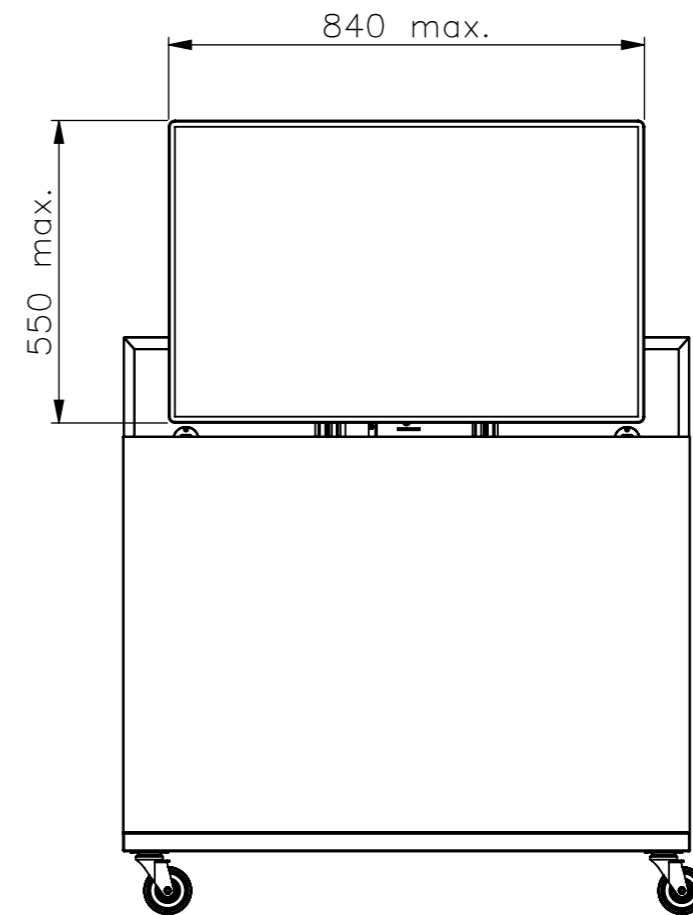

Please note that specifications may be subject to change

	Platinstraat 8e 2872 ZX SCHOONHOVEN The Netherlands Telephone +31 (0) 182 388 551 E-mail : info@tvliftboy.nl Website: www.tvliftboy.nl		Description : Cassette 32" met wielen	
	Drawing no. : 1001-0019-1536-009C		Date : 28-04-2014	Scale : 1:12
Unless otherwise specified dimensions in millimeters			Drawn : JS	Page :