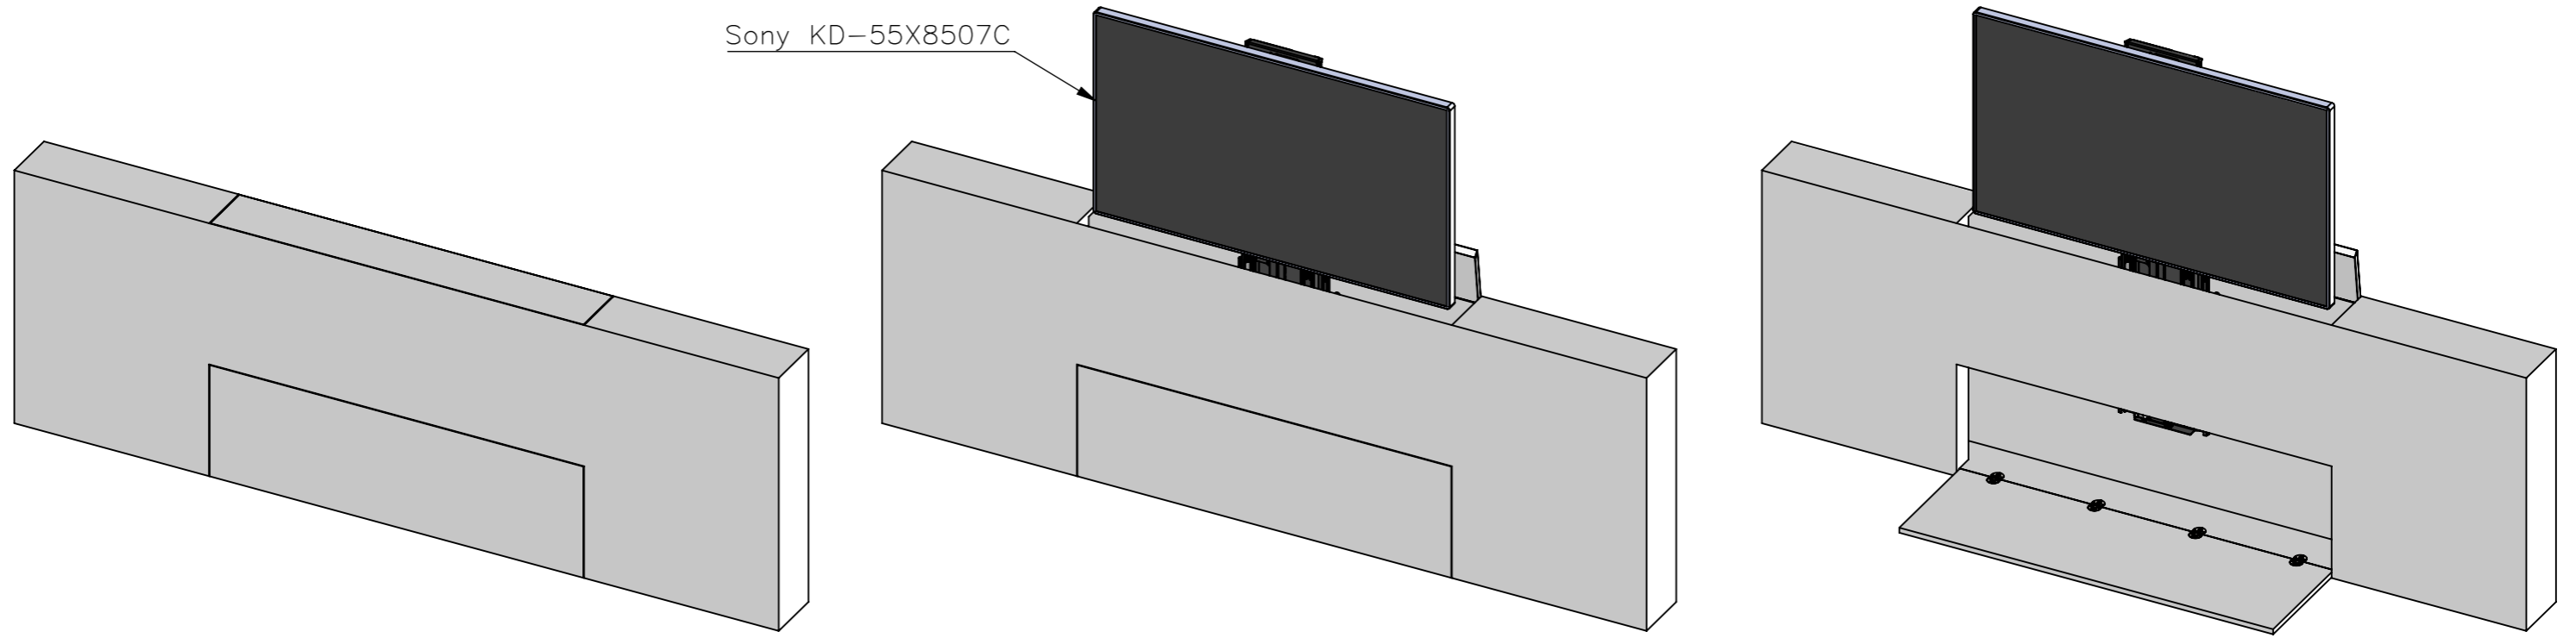

Please note that specifications may be subject to change

	Platinestraat 8e 2872 ZX SCHOONHOVEN The Netherlands Telephone +31 (0) 182 388 551 E-mail : info@tvliftboy.nl Website: www.tvliftboy.nl		Description : Cassette 55" L=2650mm	
	Drawing no. : 1001-0019-1575-002A		Date : 25-08-2016 Scale : 1:20	
Unless otherwise specified dimensions in millimeters				Drawn : JS Page :