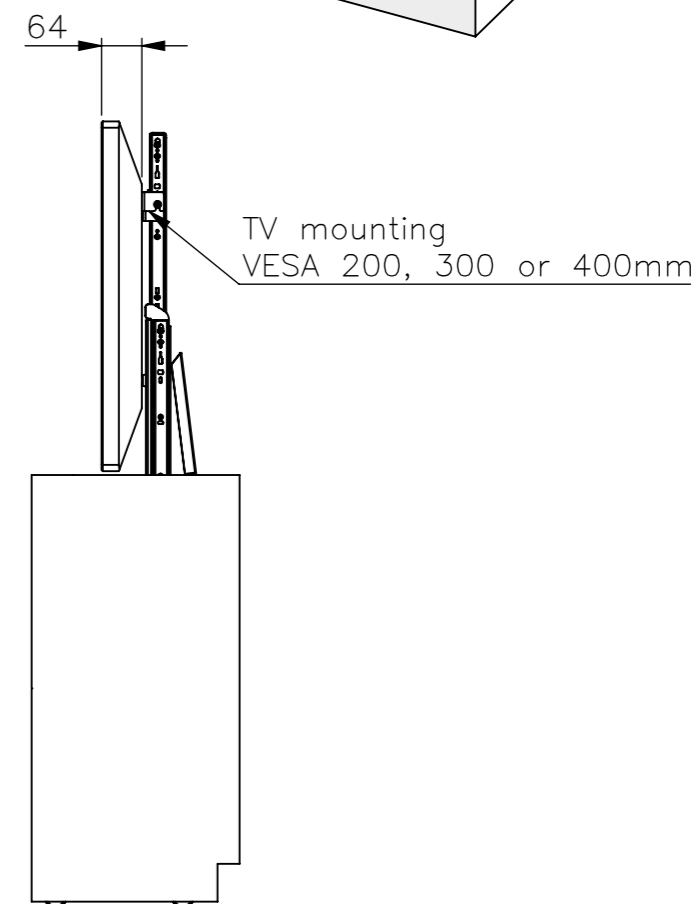

Drawing no. : 1001-0019-1557-008A

Date : 07-03-2016

Scale : 1:12

Unless otherwise specified dimensions in millimeters

Drawn : JS

Page :

Sharp LC-42LE760E

Please note that specifications may be subject to change