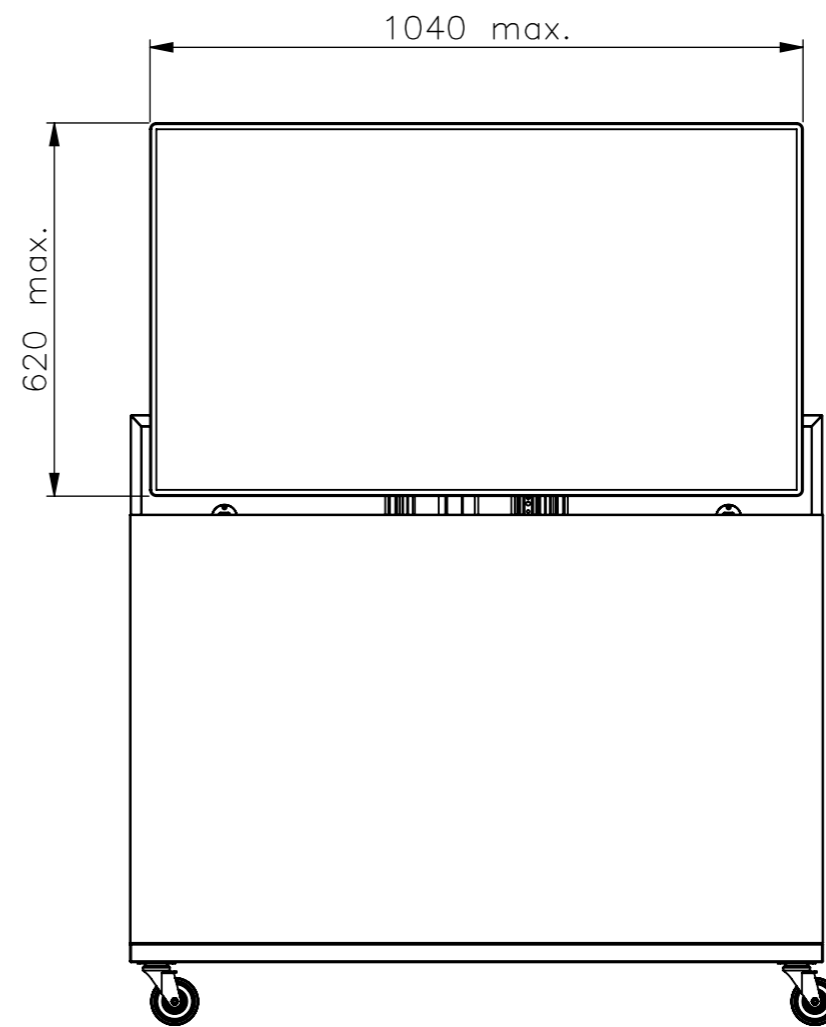

Please note that specifications may be subject to change

Platinastraat 8e
2872 ZX SCHOONHOVEN
The Netherlands
Telephone +31 (0) 182 388 551
E-mail : info@tvliftboy.nl
Website: www.tvliftboy.nl

Description : Cassette 46" met wielen

Drawing no. : 1001-0019-1536-012B

Date : 28-04-2014

Scale : 1:12

Unless otherwise specified dimensions in millimeters

Drawn : JS

Page :