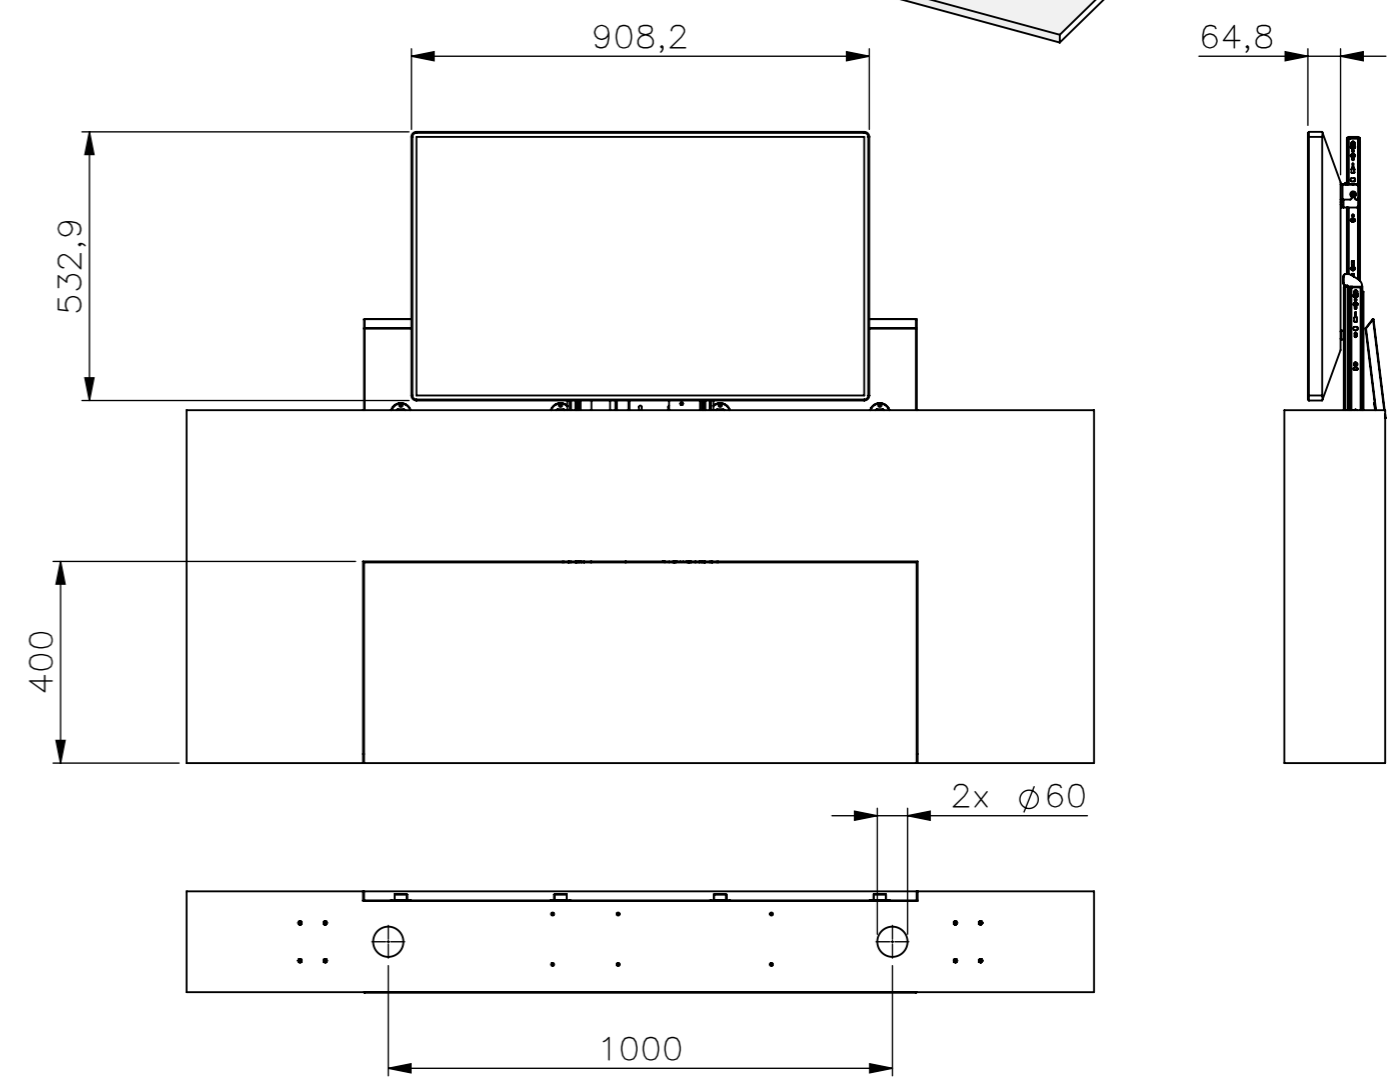

Samsung UE40J5100

Drawing no. : 1001-0019-1575-003B		Material : MDF 18mm	
Description : Cassette 46" L=1800mm		Finish : RAL 9010	
Platinastraat 8e 2872 ZX SCHOONHOVEN The Netherlands Telephone +31 (0) 182 388 551 E-mail : info@tvliftboy.nl Website: www.tvliftboy.nl	Date : 05-10-2016	Unless otherwise specified: Dimensions in millimeters Tolerances: ISO 2768-m Debur and break sharp edges	
	Drawn : JS	Scale : 1:15	A3
	Do not scale drawing