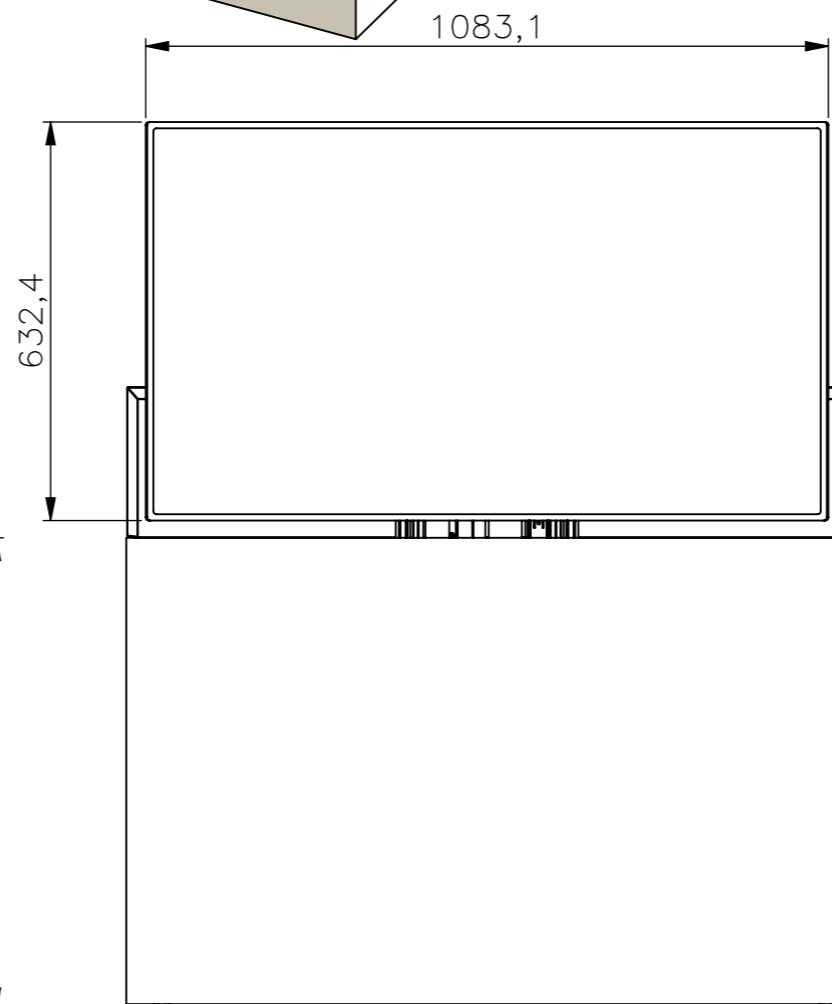

1083,1

632,4

92,9

TV mounting
VESA 200, 300 or 400mm