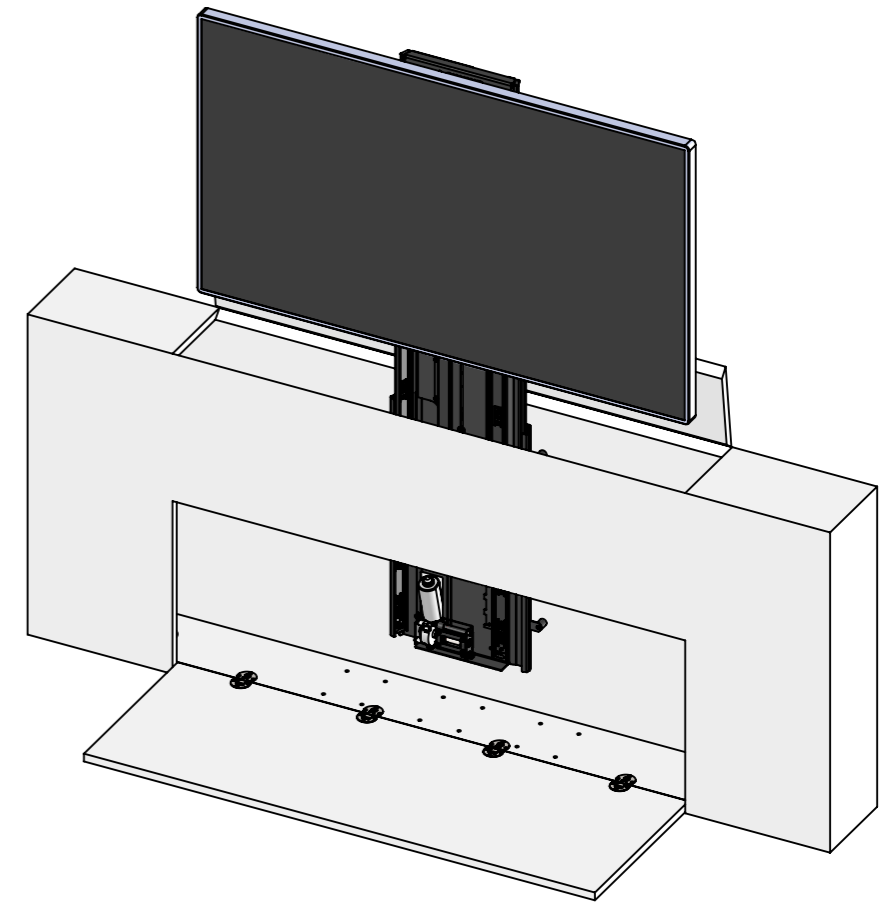

LG-49UH850V

Drawing no. : 1001-0019-1575-008A		Material : MDF 18mm	
Description : Cassette 49" L=1800mm		Finish : RAL 9010	
Platinastraat 8e 2872 ZX SCHOONHOVEN The Netherlands Telephone +31 (0) 182 388 551 E-mail : info@tvliftboy.nl Website: www.tvliftboy.nl	Date : 18-01-2017	Unless otherwise specified: Dimensions in millimeters Tolerances: ISO 2768-m Debur and break sharp edges	
	Drawn : JS		
	Scale : 1:15	A3	Do not scale drawing