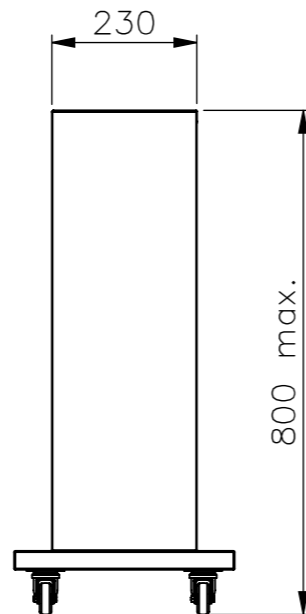

Please note that specifications may be subject to change

	Platinestraat 8e 2872 ZX SCHOONHOVEN The Netherlands Telephone +31 (0) 182 388 551 E-mail : info@tvliftboy.nl Website: www.tvliftboy.nl		Description : Cassette 40" D110	
			Drawing no. : 1001-0019-1536-002B	
		Date : 24-07-2013		Scale : 1:12
Unless otherwise specified dimensions in millimeters			Drawn : JS	Page :