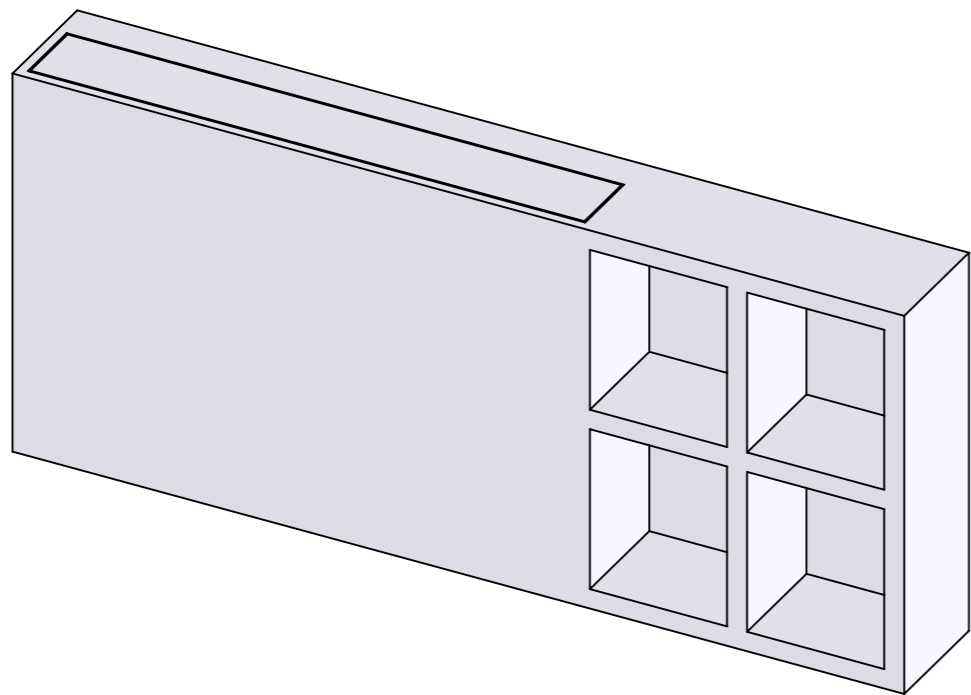

Please note that specifications may be subject to change

Unless otherwise specified dimensions in millimeters

Drawing no. : 1001-0019-1589-001A		Material : MDF 18mm	
Description : Cassette 32" - Samsung UE32ES5500		Finish : RAL9010	
	Platinastraat 8e 2872 ZX SCHOONHOVEN The Netherlands Telephone +31 (0) 182 388 551 E-mail : info@tvliftboy.nl Website: www.tvliftboy.nl	Date : 20-12-2016	Unless otherwise specified: Dimensions in millimeters Tolerances: ISO 2768-m Debur and break sharp edges
		Drawn : JS	
	Scale : 1:12	A3	