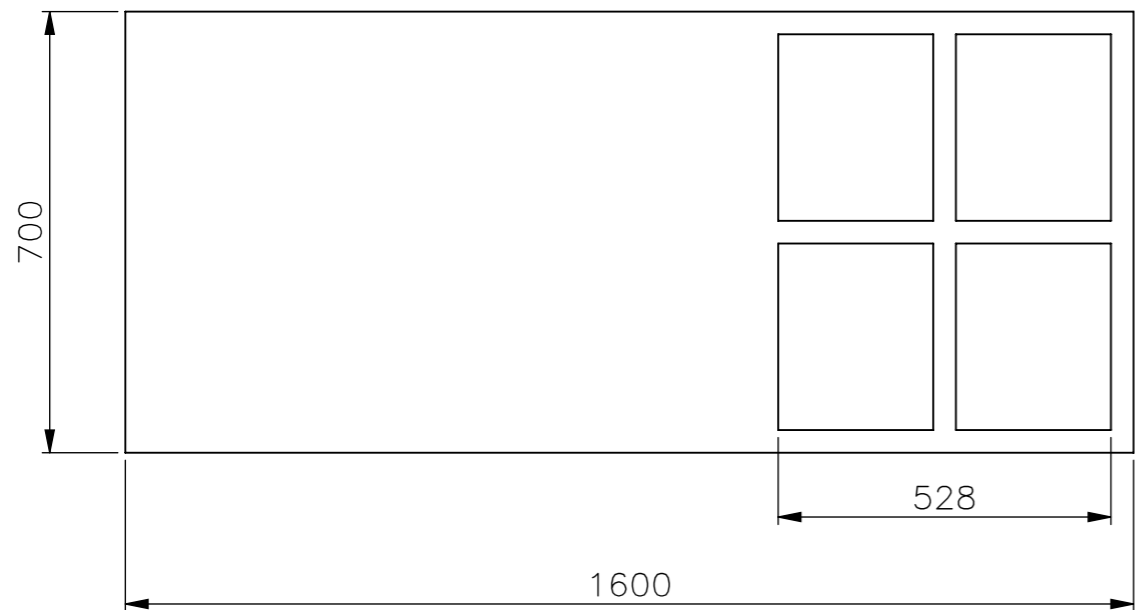

Please note that specifications may be subject to change

Unless otherwise specified dimensions in millimeters

Drawing no. : 1001-0019-1589-001A		Material : MDF 18mm	
Description : Cassette 32" - Samsung UE32ES5500		Finish : RAL9010	
	Platinastraat 8e 2872 ZX SCHOONHOVEN The Netherlands Telephone +31 (0) 182 388 551 E-mail : info@tvliftboy.nl Website: www.tvliftboy.nl	Date : 20-12-2016	Unless otherwise specified: Dimensions in millimeters Tolerances: ISO 2768-m Debur and break sharp edges
		Drawn : JS	
	Scale : 1:12	A3	