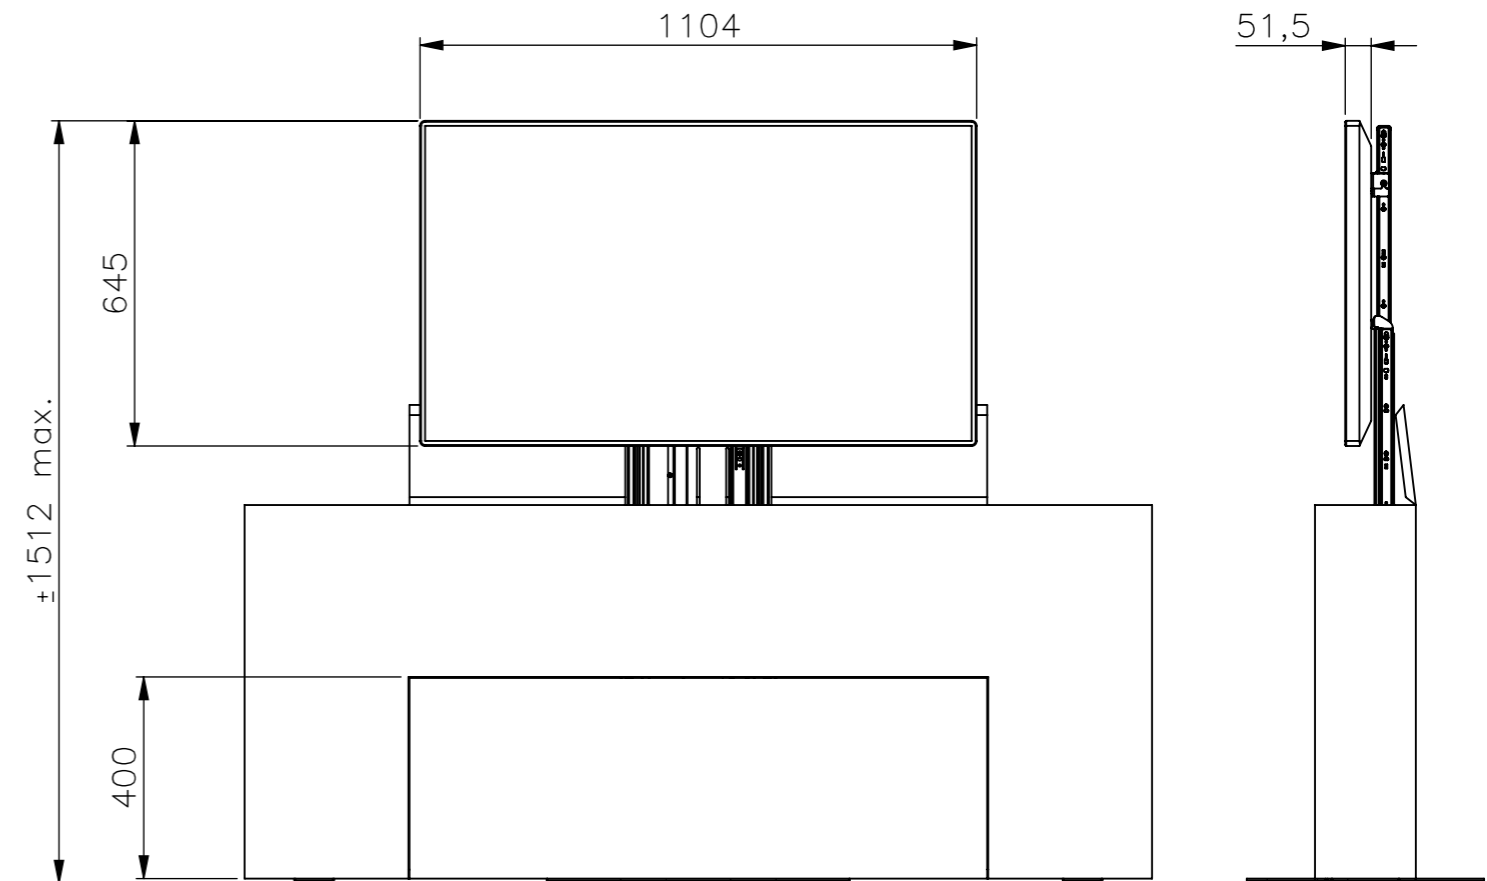

LG-49UH850V

Drawing no. : 1001-0019-1575-008A		Material : MDF 18mm	
Description : Cassette 49" L=1800mm		Finish : RAL 9010	
Platinastraat 8e 2872 ZX SCHOONHOVEN The Netherlands Telephone +31 (0) 182 388 551 E-mail : info@tvliftboy.nl Website: www.tvliftboy.nl	Date : 18-01-2017	Unless otherwise specified: Dimensions in millimeters Tolerances: ISO 2768-m Debur and break sharp edges	
	Drawn : JS		
	Scale : 1:15	A3	Do not scale drawing