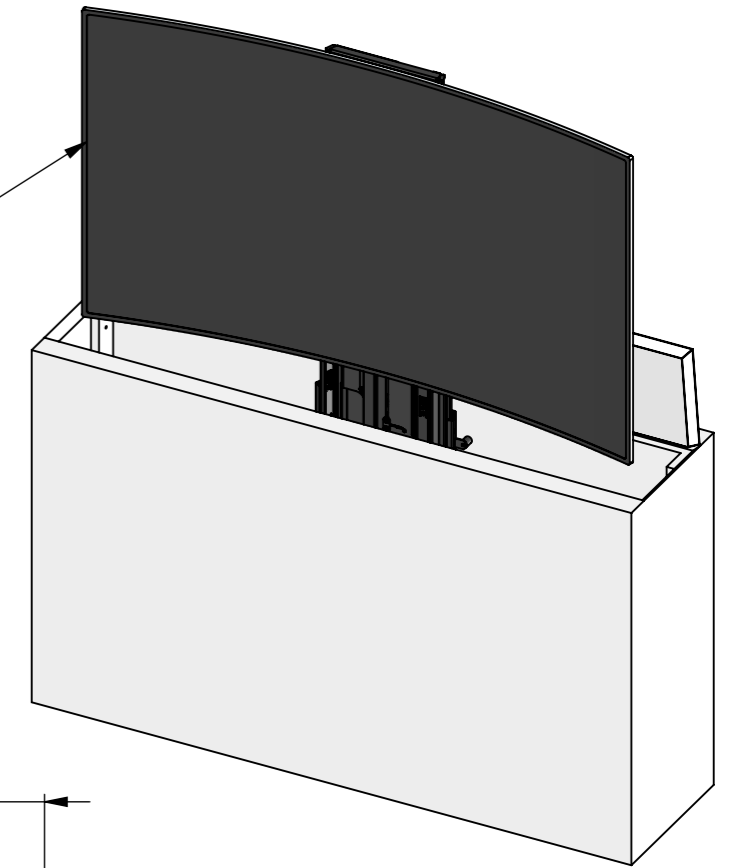

Samsung 55KU6510

1345

815

350

825,5

1233,3

710,9

104,1

TV mounting
VESA 200, 300 or 400mm

Doorvoergaten t.b.v. kabels

Drawing no. : 1001-0019-1557-010A

Material : MDF 18mm

Description : Cassette t.b.v. 55KU6510

Finish : RAL 9010

Platinastraat 8e
2872 ZX SCHOONHOVEN
The Netherlands
Telephone +31 (0) 182 388 551
E-mail : info@tvliftboy.nl
Website: www.tvliftboy.nl

Date : 28-02-2017

Unless otherwise specified:
Dimensions in millimeters
Tolerances: ISO 2768-m
Debur and break sharp edges

Drawn: JS

Scale : 1:15

A3

Do not scale drawing