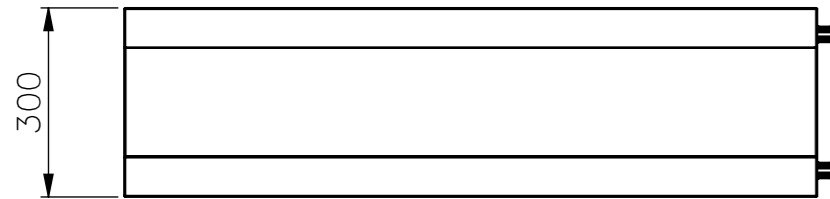

Please note that specifications may be subject to change

Platinastraat 8e
2872 ZX SCHOONHOVEN
The Netherlands
Telephone +31 (0) 182 388 551
E-mail : info@tvliftboy.nl
Website: www.tvliftboy.nl

Description : Cassette 46" met wielen

Drawing no. : 1001-0019-1536-012B

Date : 28-04-2014

Scale : 1:12

Unless otherwise specified dimensions in millimeters

Drawn : JS

Page :