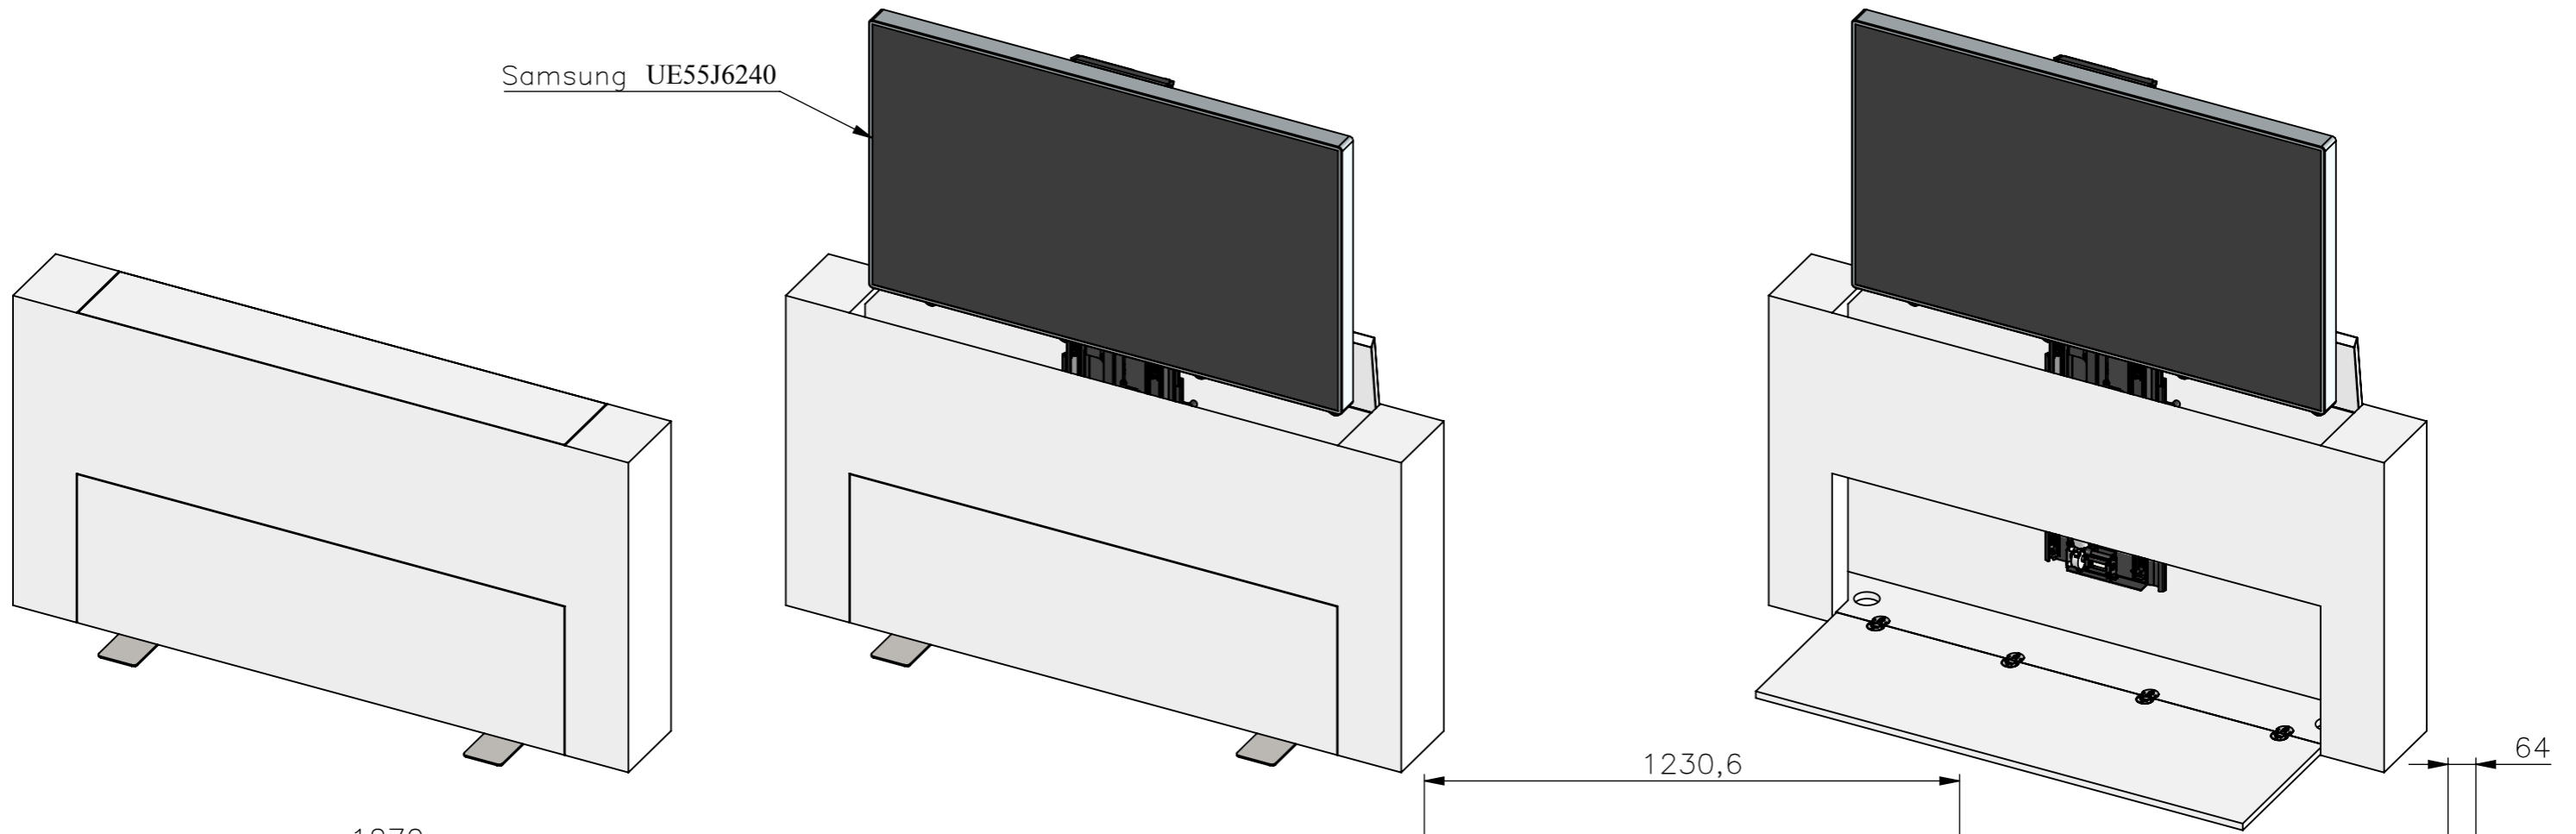

Samsung UE55J6240

Drawing no. : 1001-0019-1575-004B		Material : MDF 18mm		
Description : Cassette 55" L=1600mm		Finish : RAL 9010		
Platinastraat 8e 2872 ZX SCHOONHOVEN The Netherlands Telephone +31 (0) 182 388 551 E-mail : info@tvliftboy.nl Website: www.tvliftboy.nl	Date : 18-11-2016		Unless otherwise specified: Dimensions in millimeters Tolerances: ISO 2768-m Debur and break sharp edges	
	Drawn : JS			
	Scale : 1:15	A3		Do not scale drawing