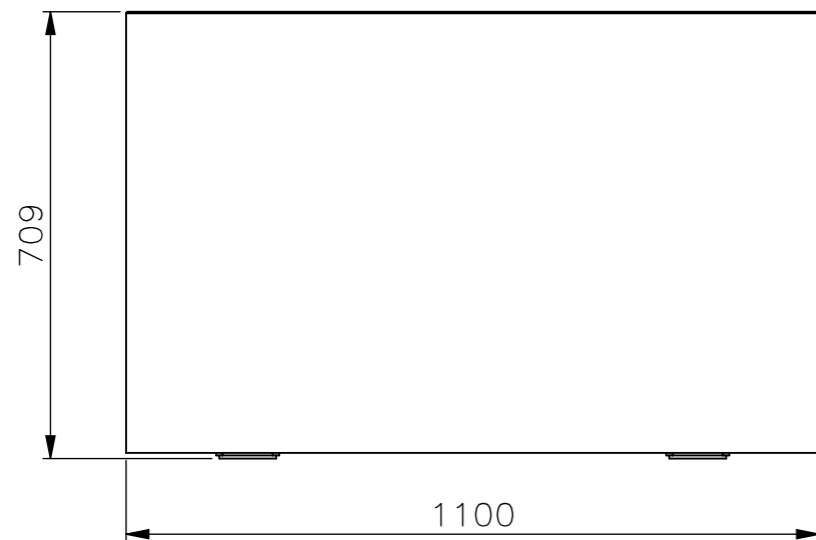

Please note that specifications may be subject to change

Platinastraat 8e
2872 ZX SCHOONHOVEN
The Netherlands
Telephone +31 (0) 182 388 551
E-mail : info@tvliftboy.nl
Website: www.tvliftboy.nl

Description : Cassette 46" (UPC box)

Drawing no. : 1001-0019-1548-008A

Date : 11-02-2015

Scale : 1:12

Unless otherwise specified dimensions in millimeters

Drawn : JS

Page :