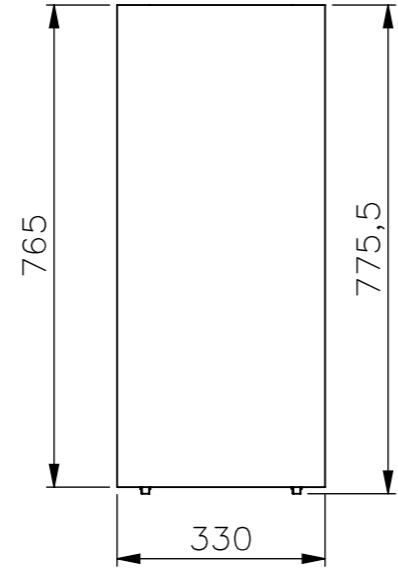

Date : 05-01-2017

Drawn : JS

Scale : 1:12.5

Unless otherwise specified:
Dimensions in millimeters
Tolerances: ISO 2768-m
Debur and break sharp edges

A3 Do not scale drawing

Drawing no. : 1001-0019-1548-002C		Material : MDF	
Description : Cassette 46"		Finish : RAL 9010	
	Platinastraat 8e 2872 ZX SCHOONHOVEN The Netherlands Telephone +31 (0) 182 388 551 E-mail : info@tvliftboy.nl Website: www.tvliftboy.nl		Date : 05-01-2017 Drawn : JS Scale : 1:12.5
	Unless otherwise specified: Dimensions in millimeters Tolerances: ISO 2768-m Debur and break sharp edges		A3 Do not scale drawing
			

Description : Cassette Sony KDL43W809C

Drawing no. : 1001-0019-1548-017B

Date : 12-07-2016

Scale : 1:12

Drawn : JS

Page :

Decolegno LK68 Tranche

Drawing no. : 1001-0019-1548-022A		Material : Decolegno LK68	
Description : Cassette 46"		Finish : Tranche	
	Platinastraat 8e 2872 ZX SCHOONHOVEN The Netherlands Telephone +31 (0) 182 388 551 E-mail : info@tvliftboy.nl Website: www.tvliftboy.nl		Date : 16-05-2017 Drawn : JS Scale : 1:12.5
			Unless otherwise specified: Dimensions in millimeters Tolerances: ISO 2768-m Debur and break sharp edges
			A3 Do not scale drawing

Drawing no. : 1001-0019-1548-008A

Date : 11-02-2015

Scale : 1:12

Unless otherwise specified dimensions in millimeters

Drawn : JS

Page :

Samsung UE40H6640

Onkyo LS-B50