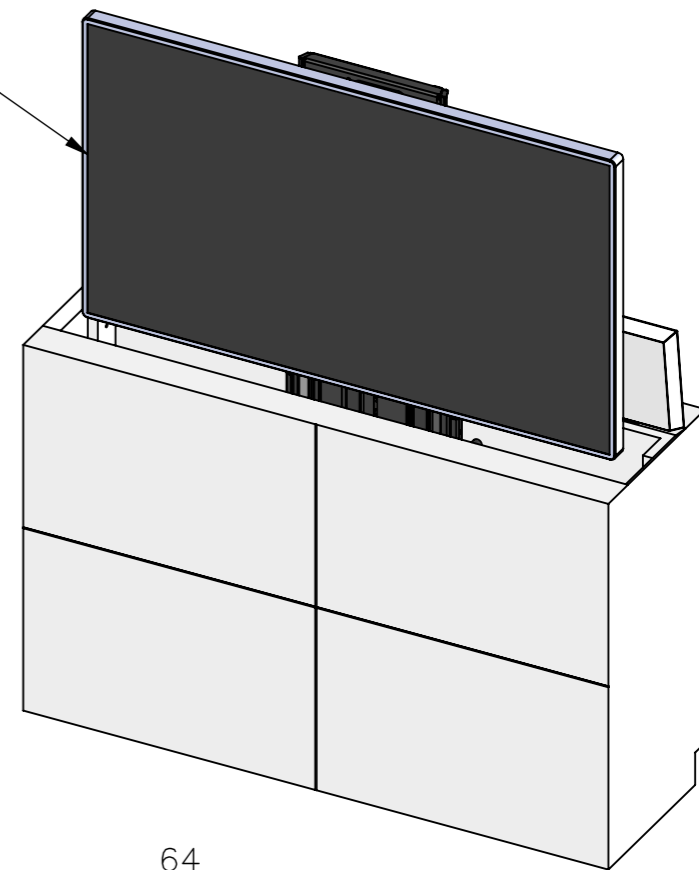

Drawing no. : 1001-0019-1557-008A

Date : 07-03-2016

Scale : 1:12

Unless otherwise specified dimensions in millimeters

Drawn : JS

Page :

Sharp LC-42LE760E

Please note that specifications may be subject to change