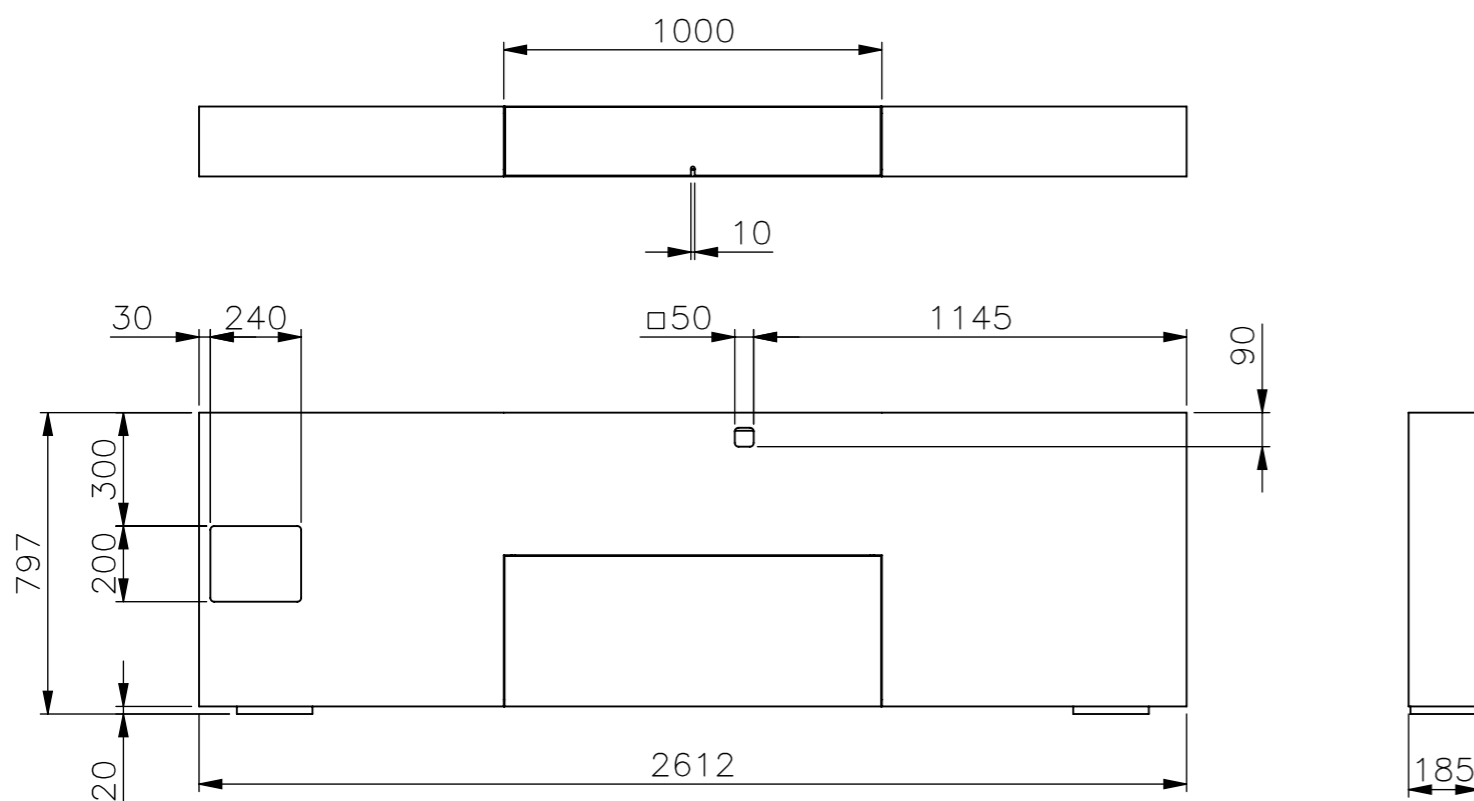

Sony 43KD8305

Drawing no. : 1001-0019-1575-007B		Material : MDF 18mm	
Description : Cassette 43" L=2612mm		Finish : RAL 9003 Mat	
Platinastraat 8e 2872 ZX SCHOONHOVEN The Netherlands Telephone +31 (0) 182 388 551 E-mail : info@tvliftboy.nl Website: www.tvliftboy.nl	Date : 23-01-2017	Unless otherwise specified: Dimensions in millimeters Tolerances: ISO 2768-m Debur and break sharp edges	
	Drawn : JS		
	Scale : 1:20	A3	Do not scale drawing