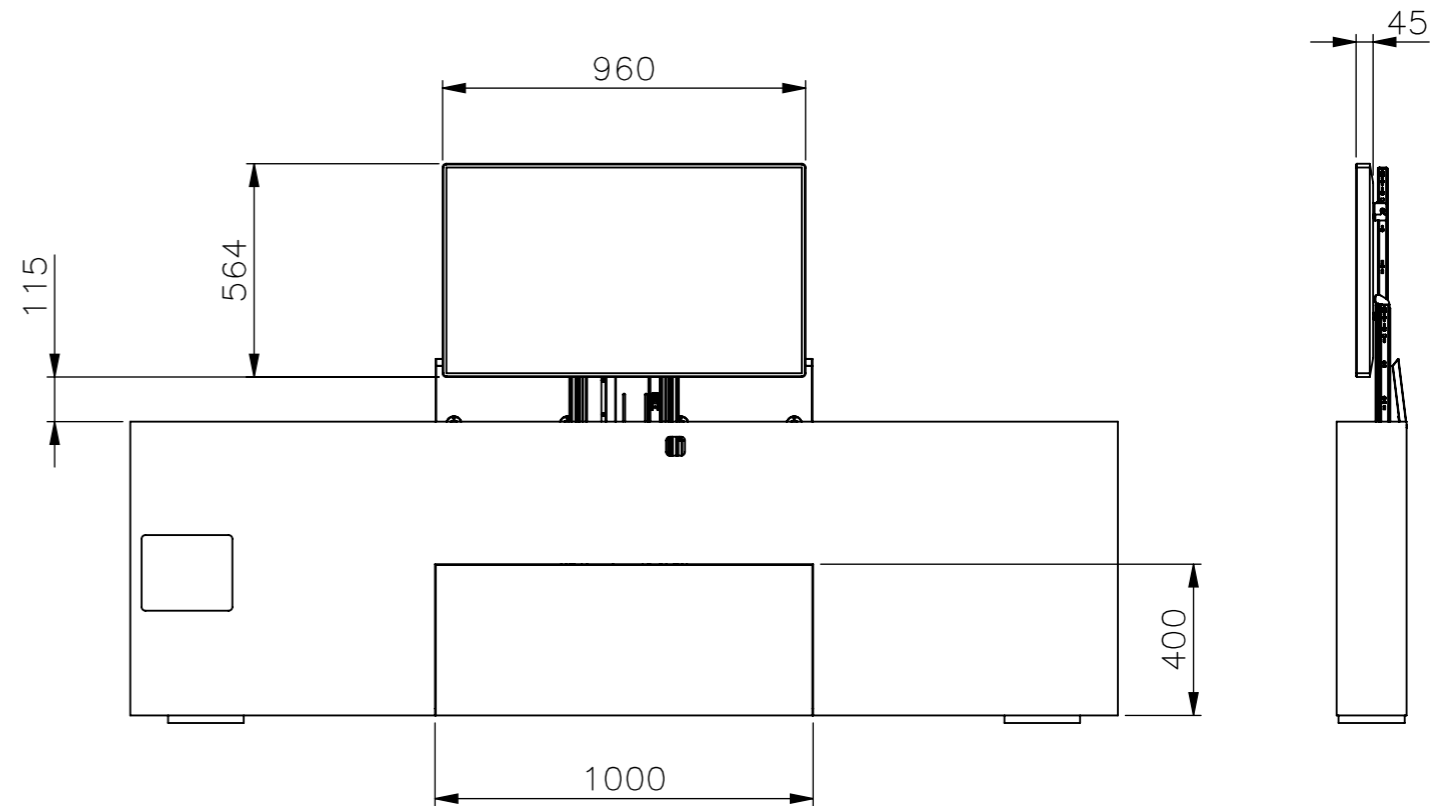

Sony 43KD8305

Drawing no. : 1001-0019-1575-007B		Material : MDF 18mm	
Description : Cassette 43" L=2612mm		Finish : RAL 9003 Mat	
Platinastraat 8e 2872 ZX SCHOONHOVEN The Netherlands Telephone +31 (0) 182 388 551 E-mail : info@tvliftboy.nl Website: www.tvliftboy.nl	Date : 23-01-2017	Unless otherwise specified: Dimensions in millimeters Tolerances: ISO 2768-m Debur and break sharp edges	
	Drawn : JS		
	Scale : 1:20	A3	Do not scale drawing