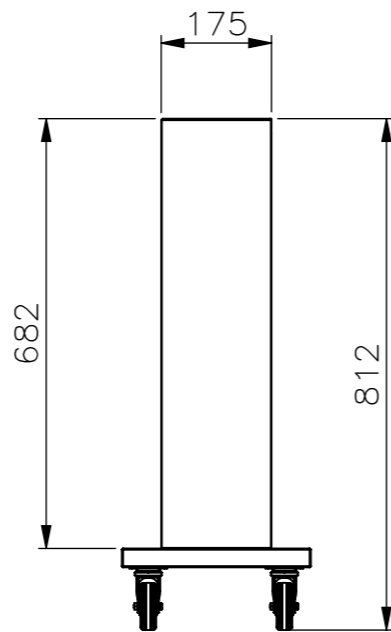

Please note that specifications may be subject to change

Platinastraat 8e
2872 ZX SCHOONHOVEN
The Netherlands
Telephone +31 (0) 182 388 551
E-mail : info@tvliftboy.nl
Website: www.tvliftboy.nl

Description : Cassette 46" met wielen

Drawing no. : 1001-0019-1536-012B

Date : 28-04-2014

Scale : 1:12

Unless otherwise specified dimensions in millimeters

Drawn : JS

Page :