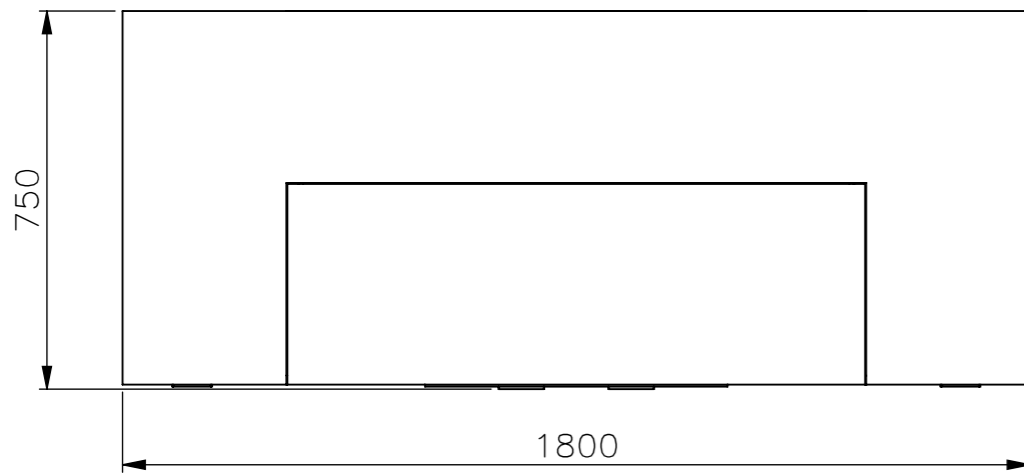

LG-49UH850V

Drawing no. : 1001-0019-1575-008A		Material : MDF 18mm	
Description : Cassette 49" L=1800mm		Finish : RAL 9010	
Platinastraat 8e 2872 ZX SCHOONHOVEN The Netherlands Telephone +31 (0) 182 388 551 E-mail : info@tvliftboy.nl Website: www.tvliftboy.nl	Date : 18-01-2017	Unless otherwise specified: Dimensions in millimeters Tolerances: ISO 2768-m Debur and break sharp edges	
	Drawn : JS		
	Scale : 1:15	A3	Do not scale drawing