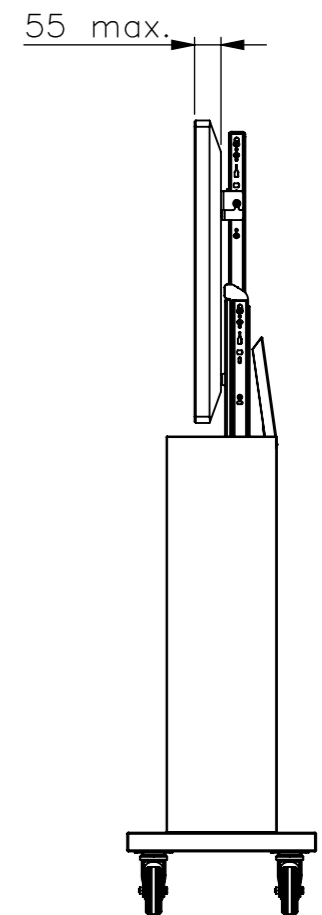

Please note that specifications may be subject to change

	Platinstraat 8e 2872 ZX SCHOONHOVEN The Netherlands Telephone +31 (0) 182 388 551 E-mail : info@tvliftboy.nl Website: www.tvliftboy.nl		Description : Cassette 32" met wielen	
	Drawing no. : 1001-0019-1536-009C		Date : 28-04-2014	Scale : 1:12
Unless otherwise specified dimensions in millimeters			Drawn : JS	Page :