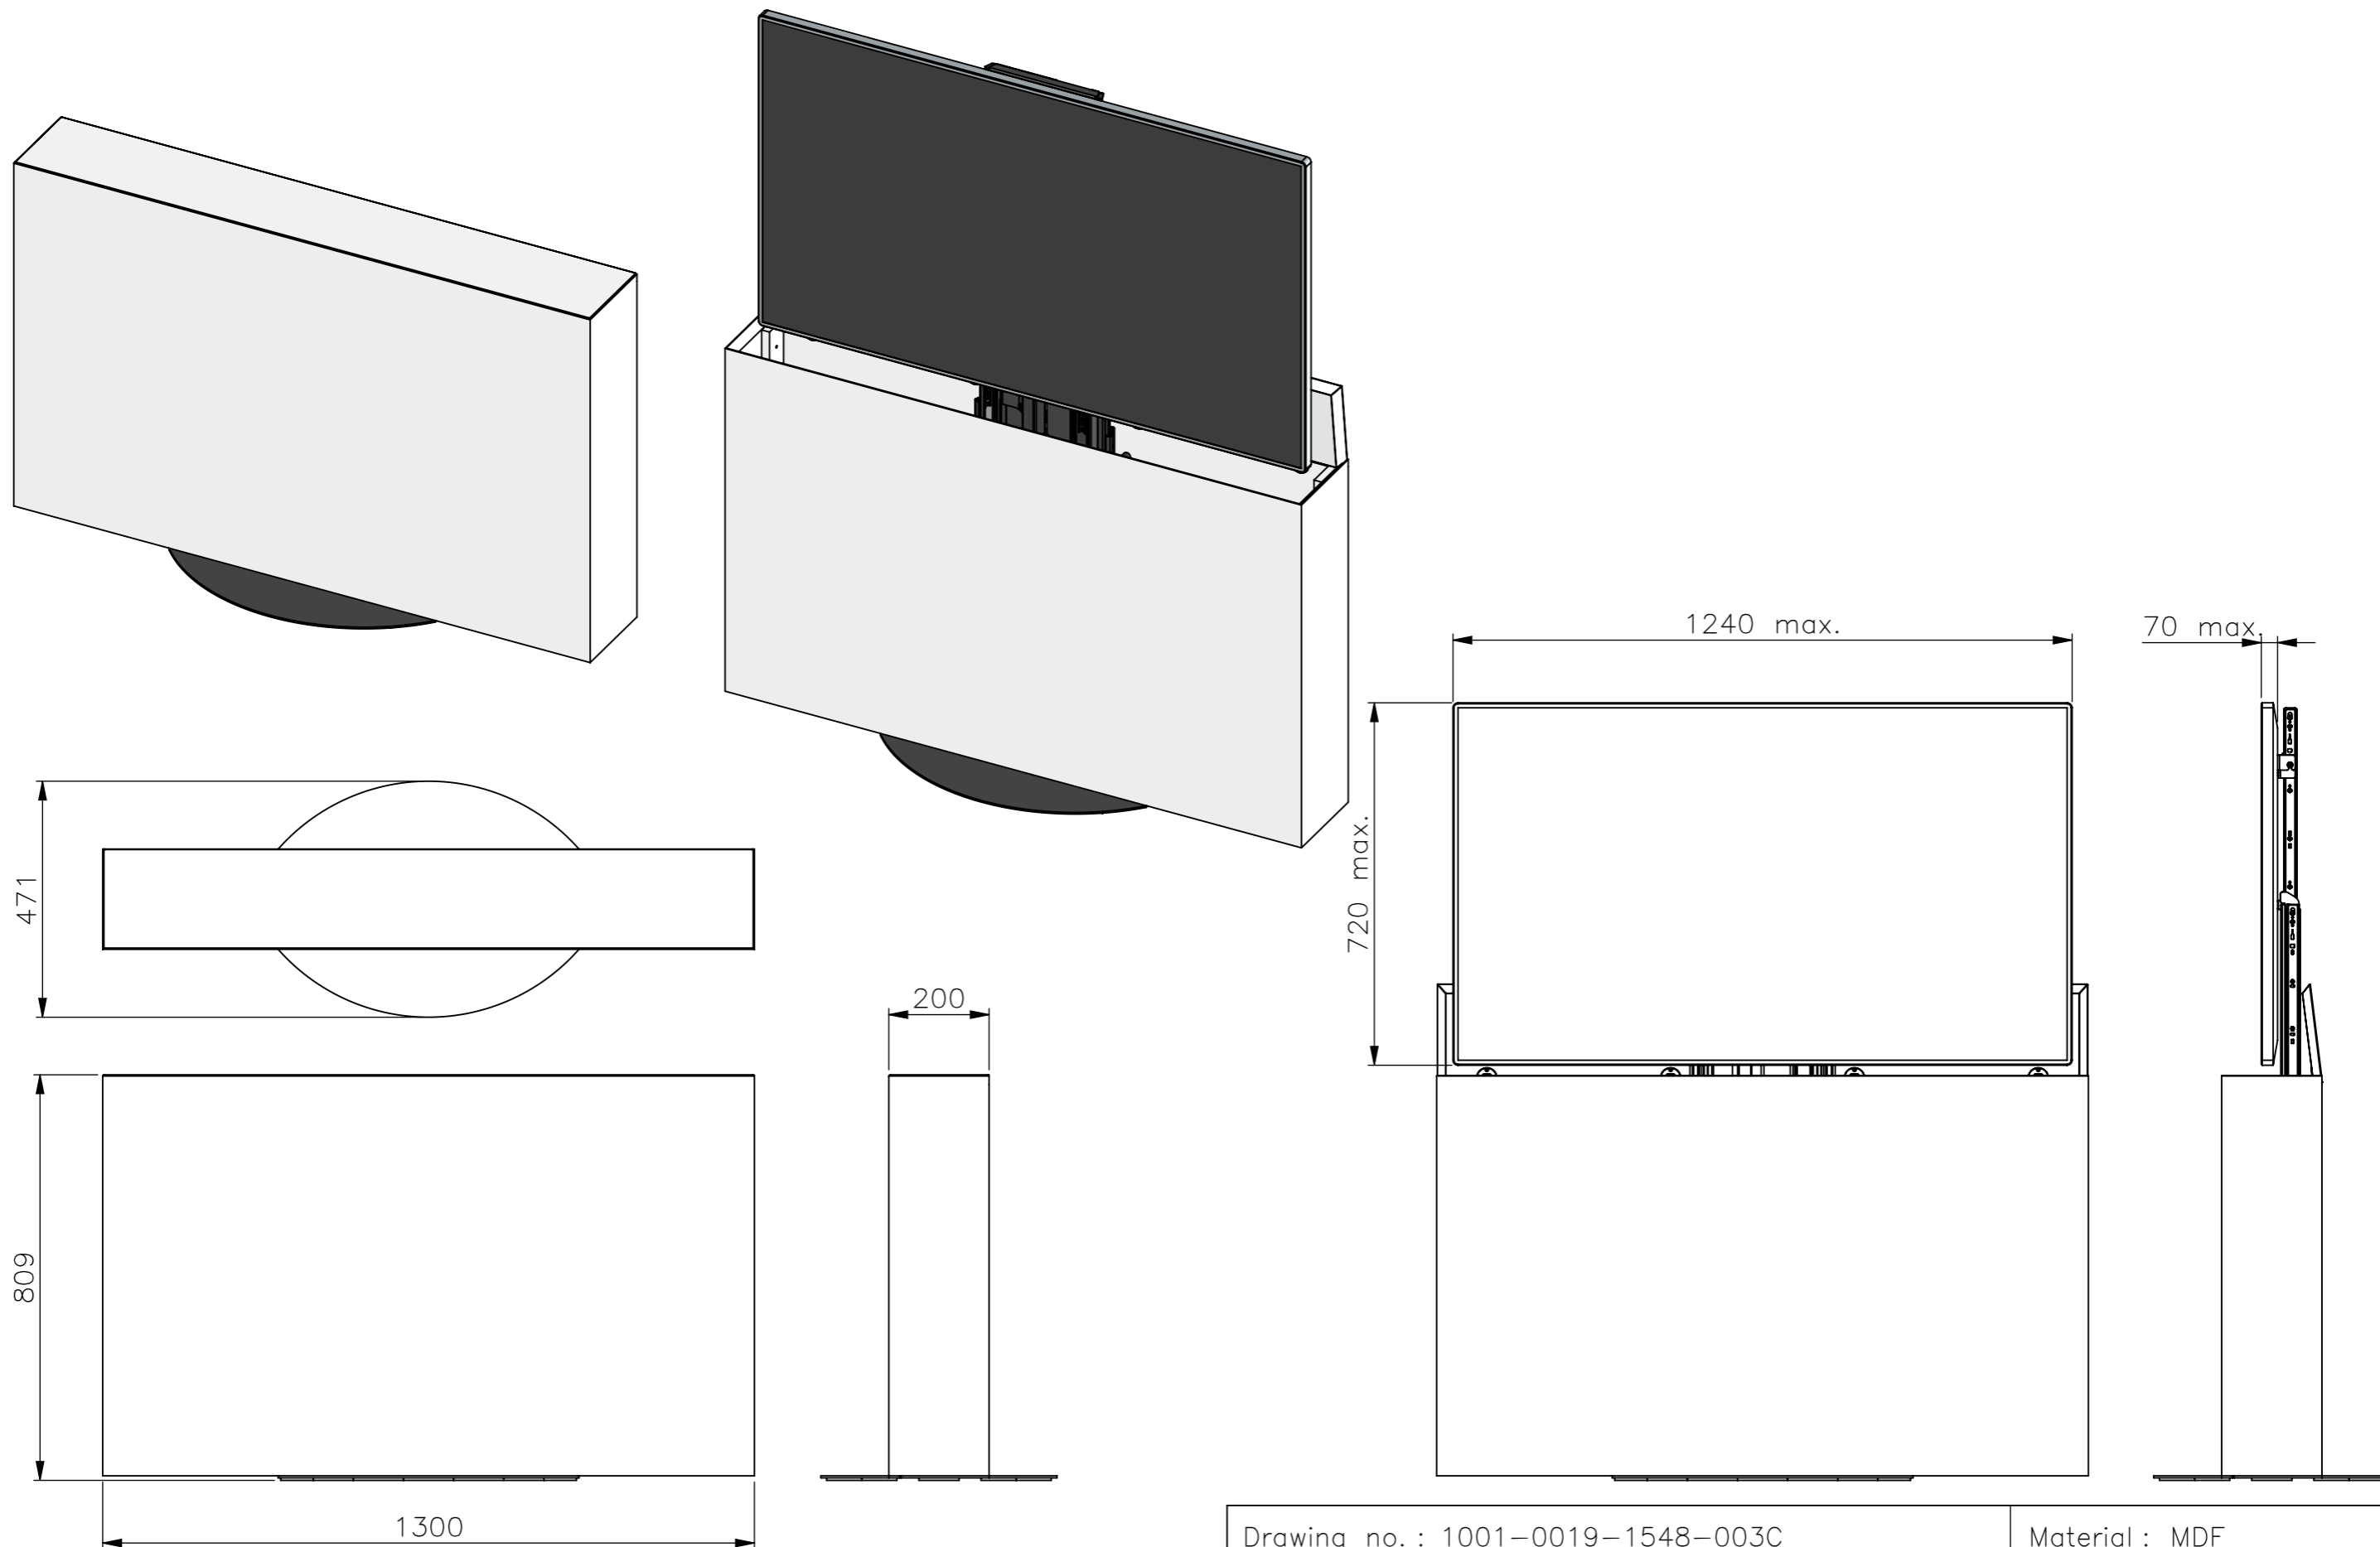

Date : 05-01-2017

Drawn : JS

Scale : 1:12.5

Unless otherwise specified:
Dimensions in millimeters
Tolerances: ISO 2768-m
Debur and break sharp edges

A3 Do not scale drawing

Drawing no. : 1001-0019-1548-002C		Material : MDF	
Description : Cassette 46"		Finish : RAL 9010	
	Platinastraat 8e 2872 ZX SCHOONHOVEN The Netherlands Telephone +31 (0) 182 388 551 E-mail : info@tvliftboy.nl Website: www.tvliftboy.nl		Date : 05-01-2017 Drawn : JS Scale : 1:12.5
	Unless otherwise specified: Dimensions in millimeters Tolerances: ISO 2768-m Debur and break sharp edges		A3 Do not scale drawing
			