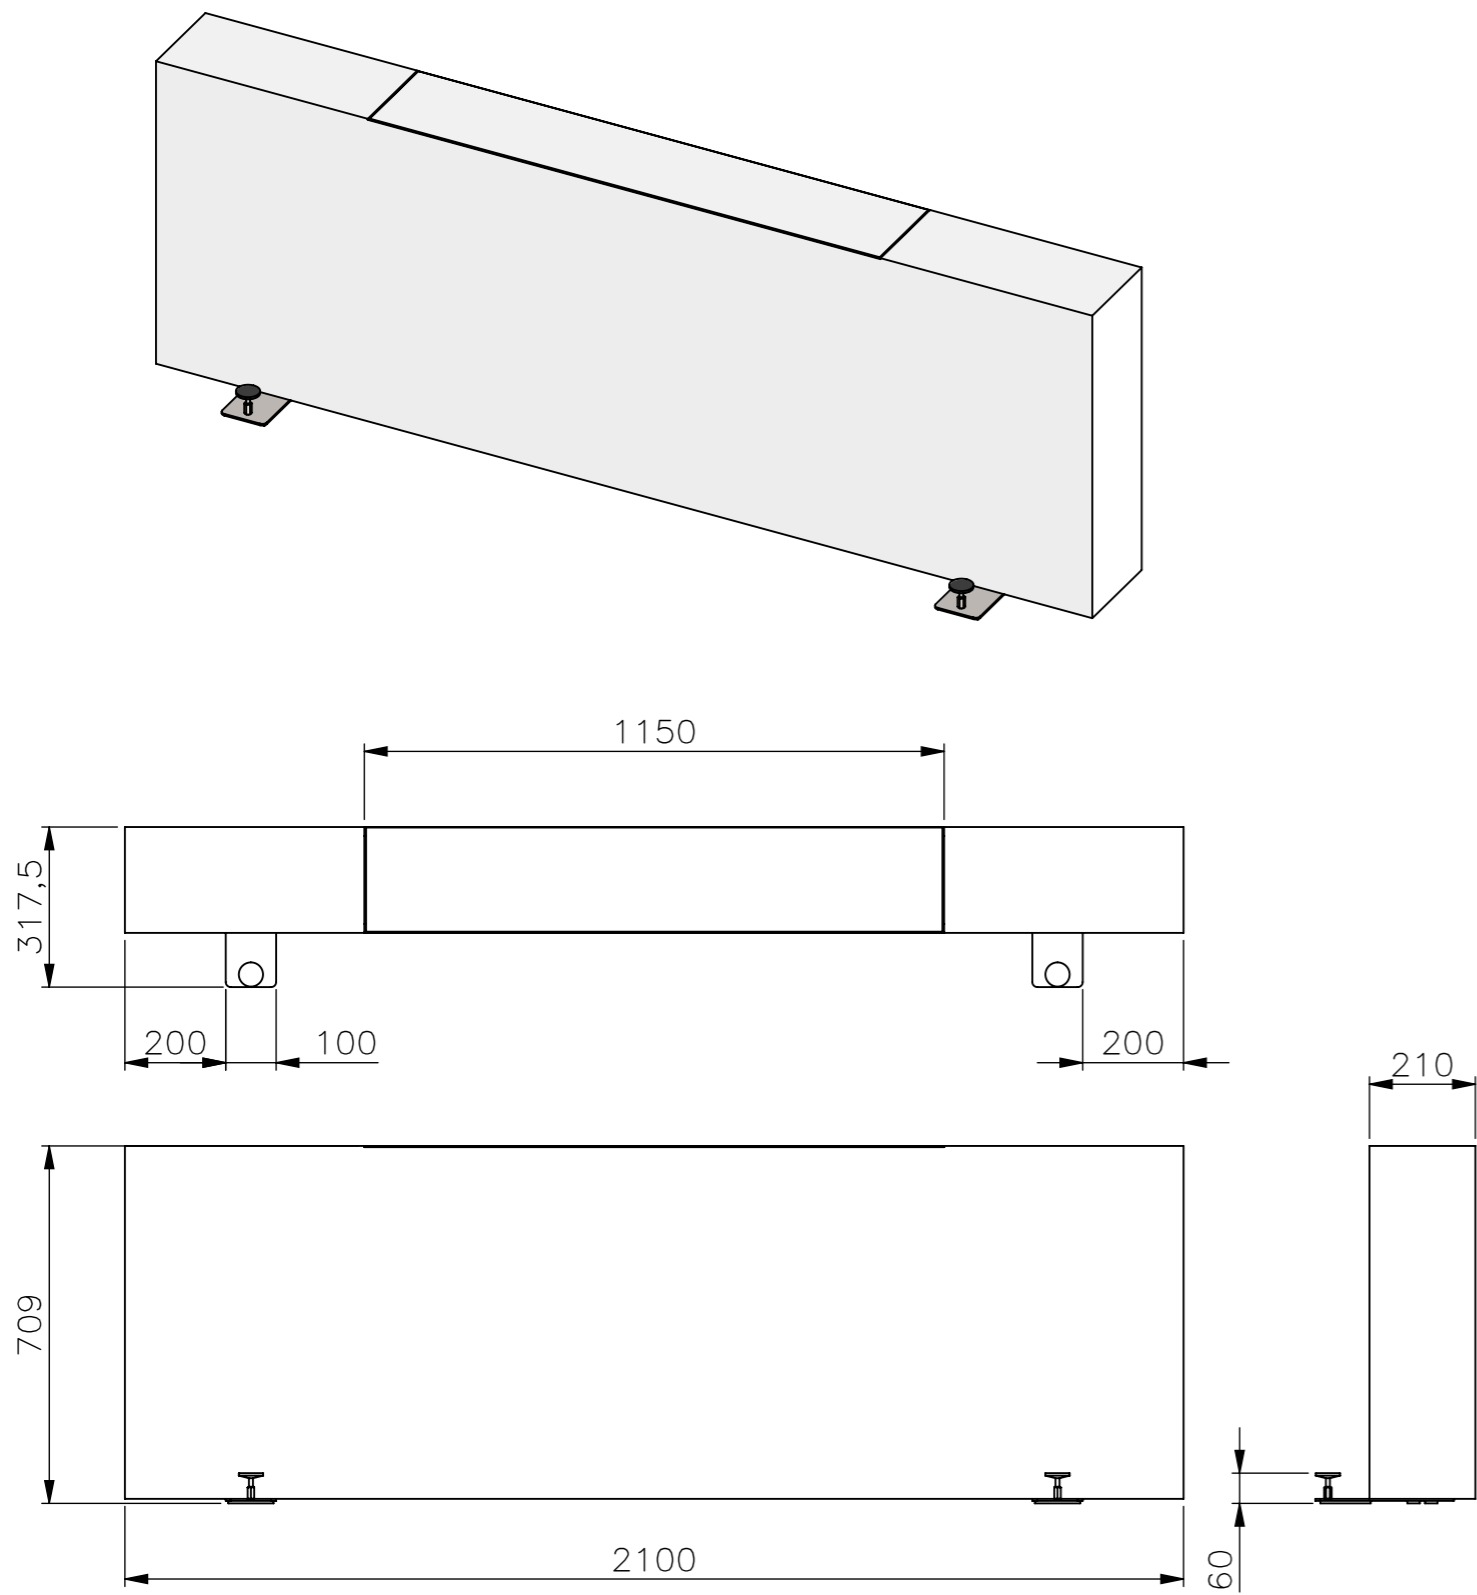

Please note that specifications may be subject to change

	Platinestraat 8e 2872 ZX SCHOONHOVEN The Netherlands Telephone +31 (0) 182 388 551 E-mail : info@tvliftboy.nl Website: www.tvliftboy.nl		Description : Cassette 40" L=2100mm	
	Drawing no. : 1001-0019-1566-003B		Date : 07-03-2016 Scale : 1:15	
Unless otherwise specified dimensions in millimeters				Drawn : JS Page :