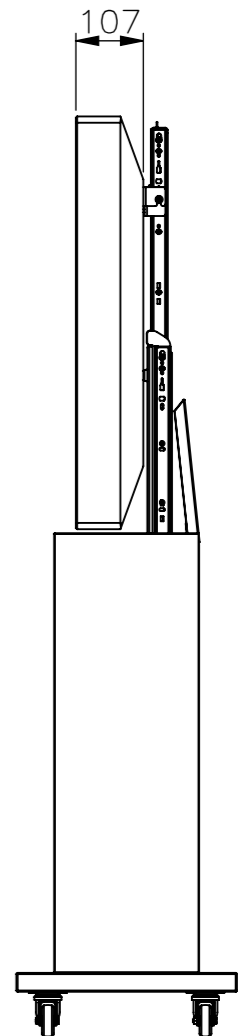

Please note that specifications may be subject to change

	Platinestraat 8e 2872 ZX SCHOONHOVEN The Netherlands Telephone +31 (0) 182 388 551 E-mail : info@tvliftboy.nl Website: www.tvliftboy.nl		Description : Cassette 40" D110	
			Drawing no. : 1001-0019-1536-002B	
		Date : 24-07-2013		Scale : 1:12
Unless otherwise specified dimensions in millimeters			Drawn : JS	Page :