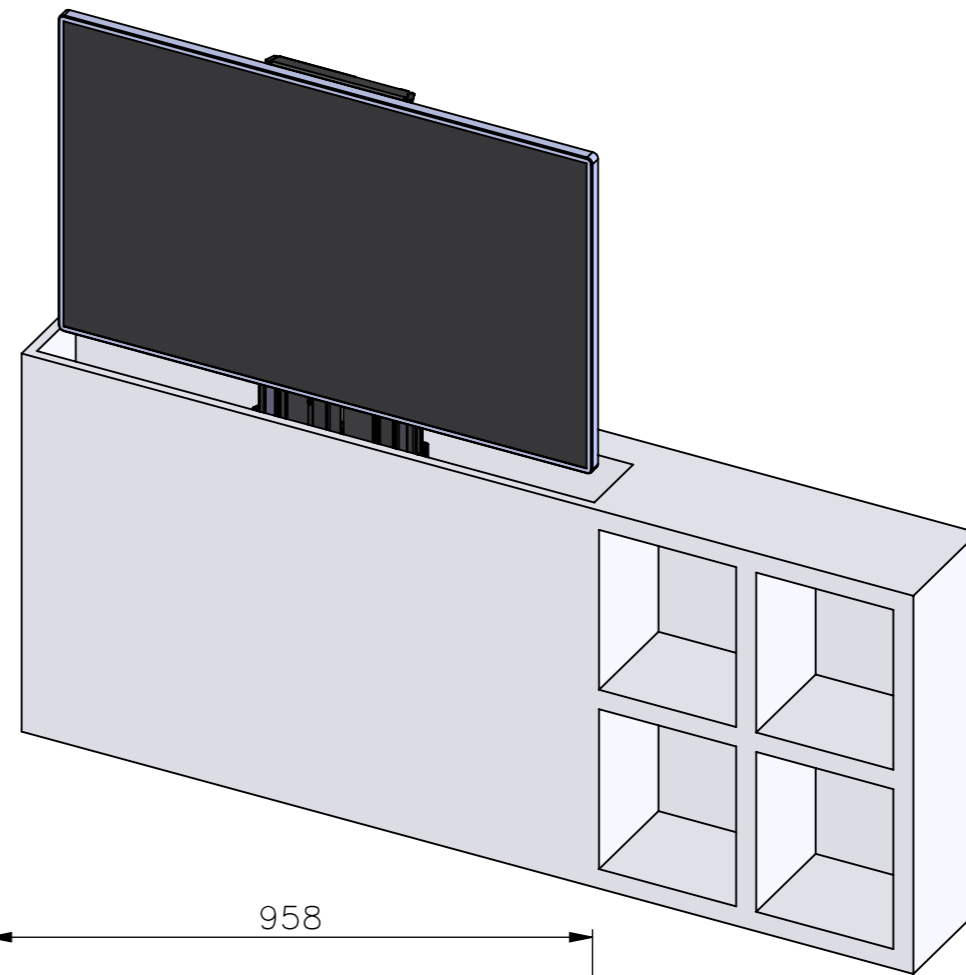

Please note that specifications may be subject to change

Unless otherwise specified dimensions in millimeters

Drawing no. : 1001-0019-1589-001A		Material : MDF 18mm	
Description : Cassette 32" - Samsung UE32ES5500		Finish : RAL9010	
	Platinastraat 8e 2872 ZX SCHOONHOVEN The Netherlands Telephone +31 (0) 182 388 551 E-mail : info@tvliftboy.nl Website: www.tvliftboy.nl	Date : 20-12-2016	Unless otherwise specified: Dimensions in millimeters Tolerances: ISO 2768-m Debur and break sharp edges
		Drawn : JS	
	Scale : 1:12	A3	