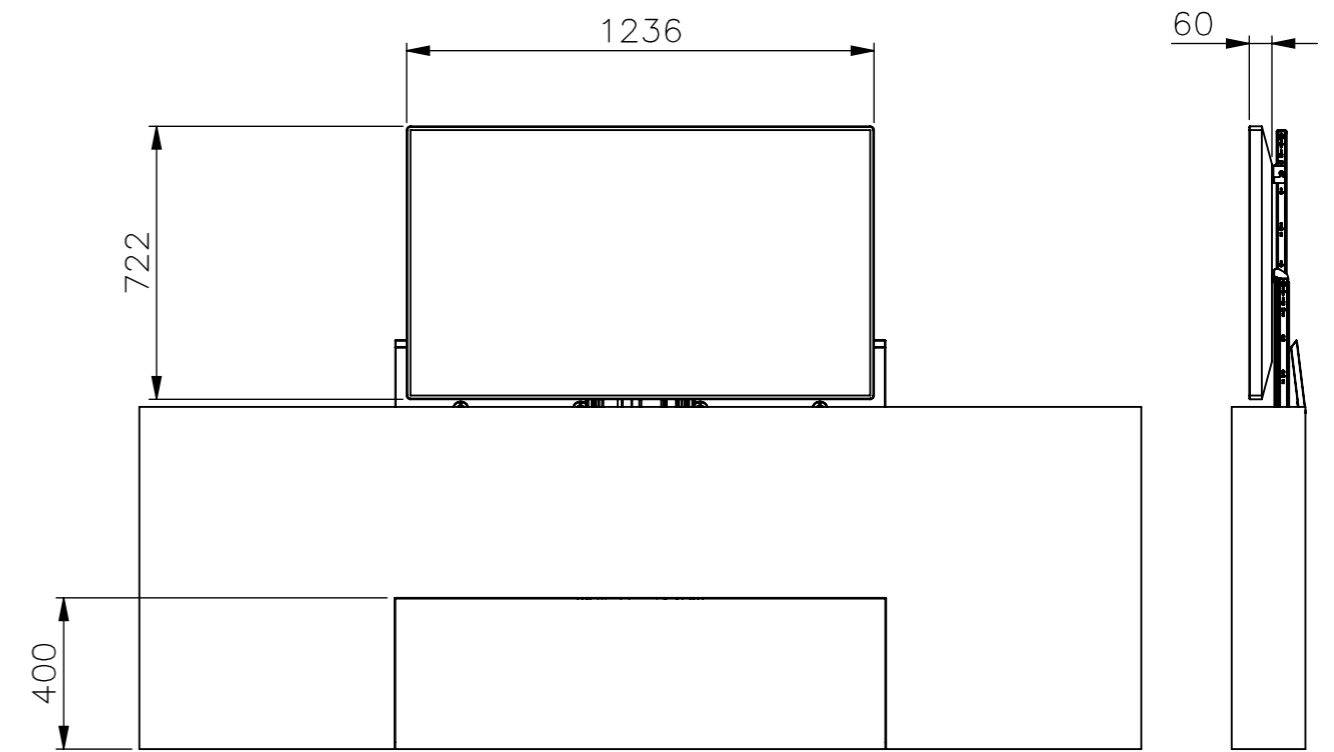

Please note that specifications may be subject to change

	Platinestraat 8e 2872 ZX SCHOONHOVEN The Netherlands Telephone +31 (0) 182 388 551 E-mail : info@tvliftboy.nl Website: www.tvliftboy.nl		Description : Cassette 55" L=2650mm	
	Drawing no. : 1001-0019-1575-002A		Date : 25-08-2016 Scale : 1:20	
Unless otherwise specified dimensions in millimeters				Drawn : JS Page :