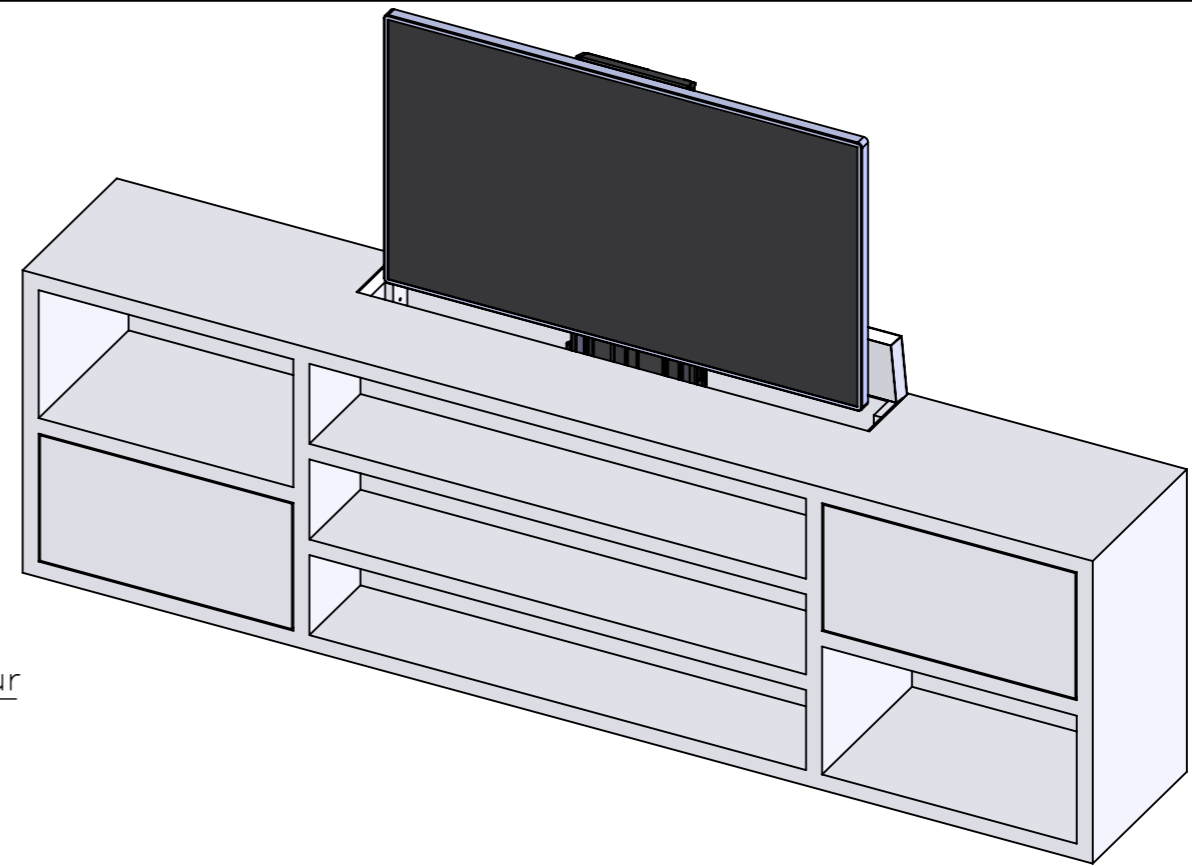

Deur

Deur

1150

2400

400

700

571

1114

571

36

Please note that specifications may be subject to change

	Platinstraat 8e 2872 ZX SCHOONHOVEN The Netherlands Telephone +31 (0) 182 388 551 E-mail : info@tvliftboy.nl Website: www.tvliftboy.nl		Description : Dresseoir TV 48"	
	Drawing no. : 1001-0019-1572-001A		Date : 08-02-2016	Scale : 1:15
Unless otherwise specified dimensions in millimeters			Drawn : JS	Page :