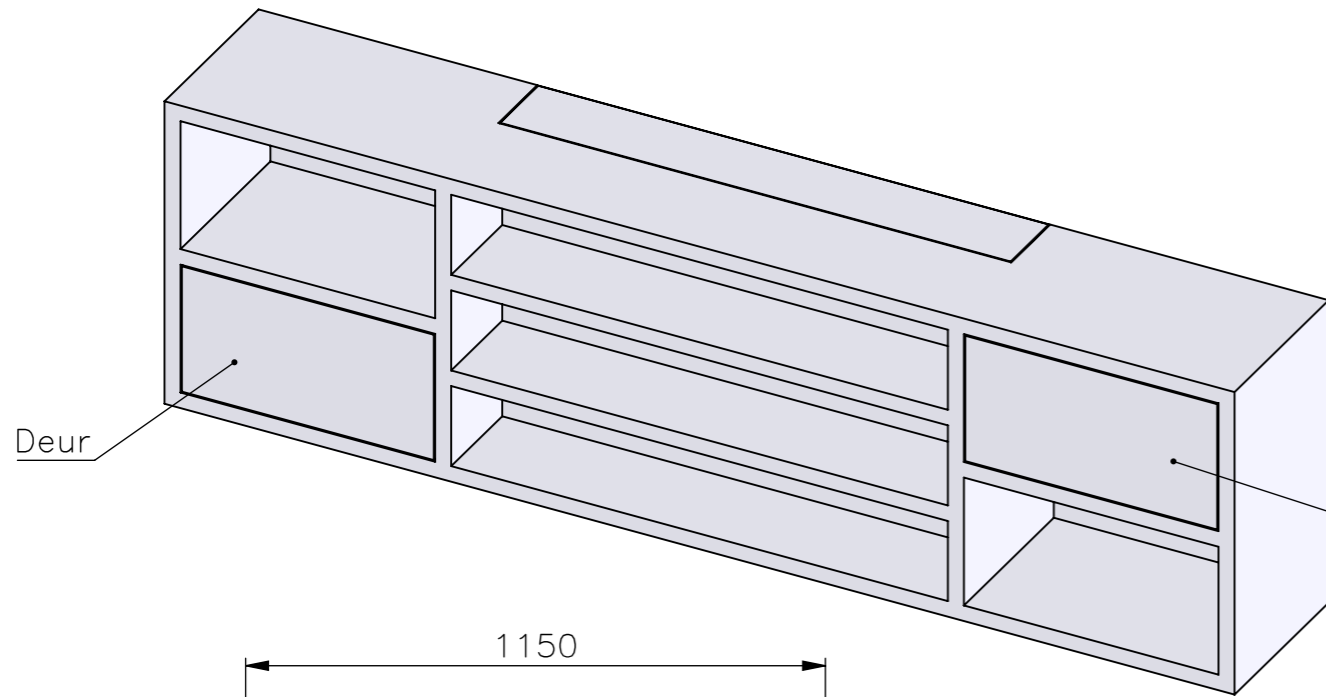

Deur

Deur

1150

2400

400

700

571

1114

571

36

Please note that specifications may be subject to change

	Platinstraat 8e 2872 ZX SCHOONHOVEN The Netherlands Telephone +31 (0) 182 388 551 E-mail : info@tvliftboy.nl Website: www.tvliftboy.nl		Description : Dresseoir TV 48"	
	Drawing no. : 1001-0019-1572-001A		Date : 08-02-2016	Scale : 1:15
Unless otherwise specified dimensions in millimeters			Drawn : JS	Page :