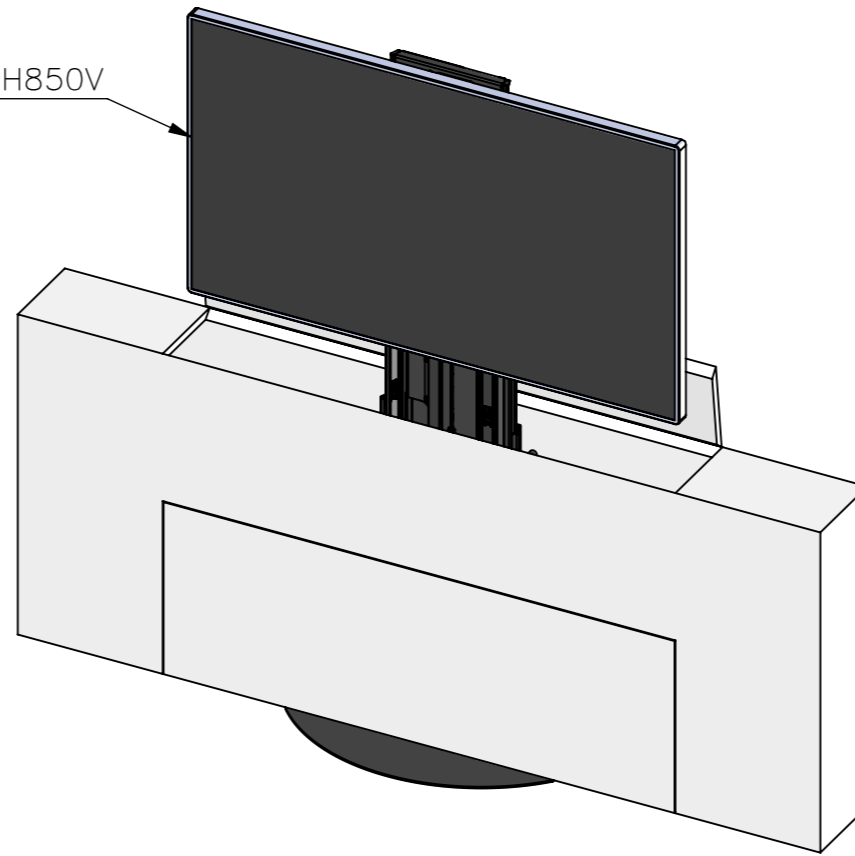

LG-49UH850V

Drawing no. : 1001-0019-1575-008A		Material : MDF 18mm	
Description : Cassette 49" L=1800mm		Finish : RAL 9010	
Platinastraat 8e 2872 ZX SCHOONHOVEN The Netherlands Telephone +31 (0) 182 388 551 E-mail : info@tvliftboy.nl Website: www.tvliftboy.nl	Date : 18-01-2017	Unless otherwise specified: Dimensions in millimeters Tolerances: ISO 2768-m Debur and break sharp edges	
	Drawn : JS		
	Scale : 1:15	A3	Do not scale drawing