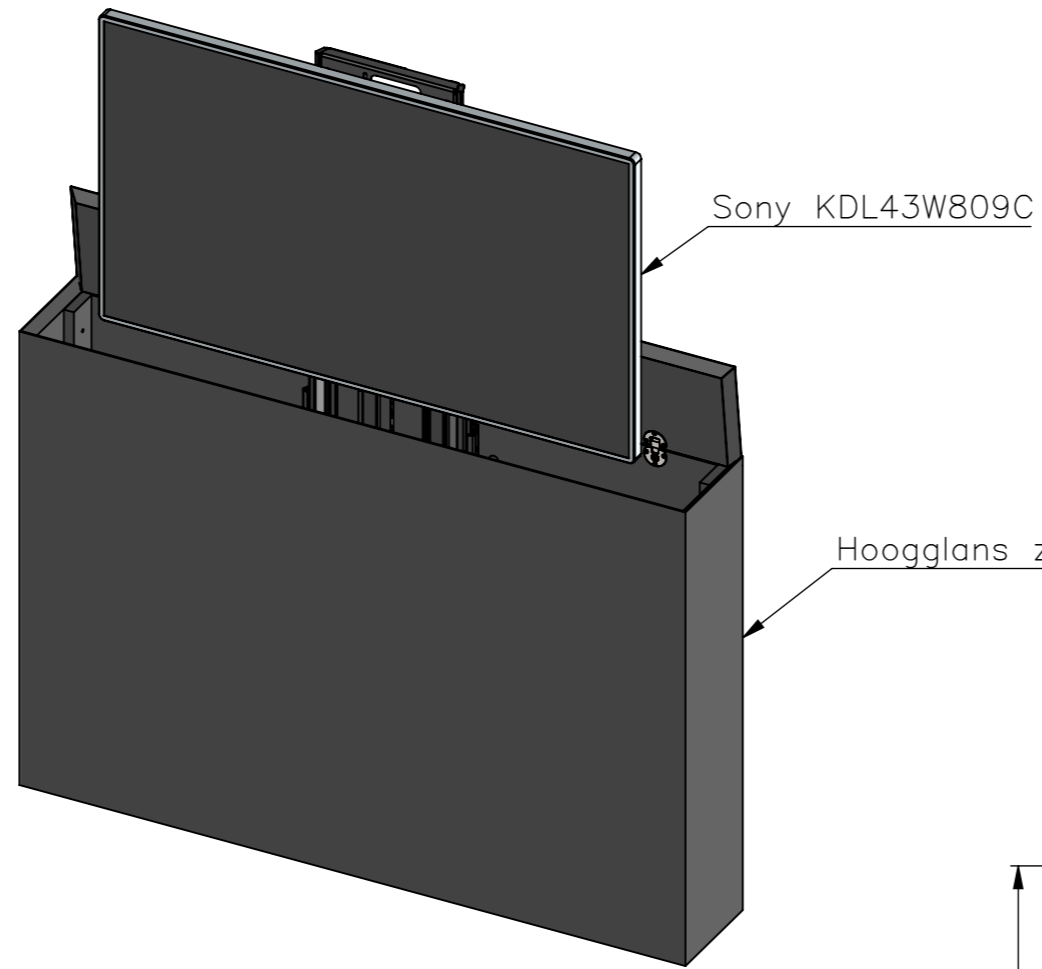

Date : 21-12-2015

Scale : 1:12

Drawn : JS

Page :

Please note that specifications may be subject to change

Unless otherwise specified dimensions in millimeters

SECTION A-A

Platinastraat 8e
2872 ZX SCHOONHOVEN
The Netherlands
Telephone +31 (0) 182 388 551
E-mail : info@tvliftboy.nl
Website: www.tvliftboy.nl