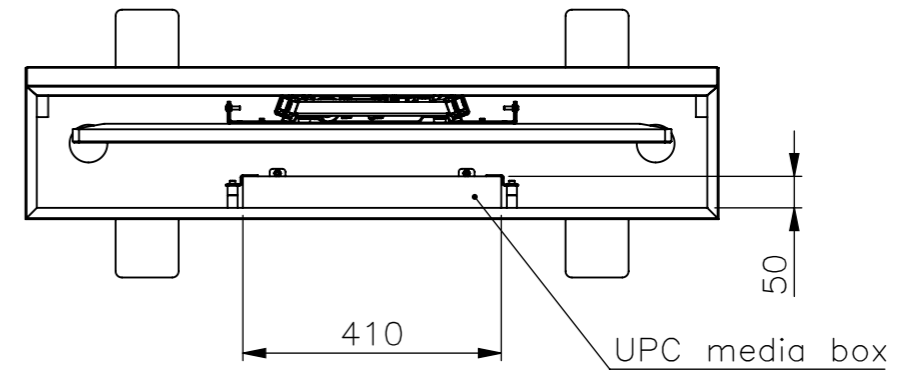

Please note that specifications may be subject to change

Platinastraat 8e
2872 ZX SCHOONHOVEN
The Netherlands
Telephone +31 (0) 182 388 551
E-mail : info@tvliftboy.nl
Website: www.tvliftboy.nl

Description : Cassette 46" (UPC box)

Drawing no. : 1001-0019-1548-008A

Date : 11-02-2015

Scale : 1:12

Unless otherwise specified dimensions in millimeters

Drawn : JS

Page :