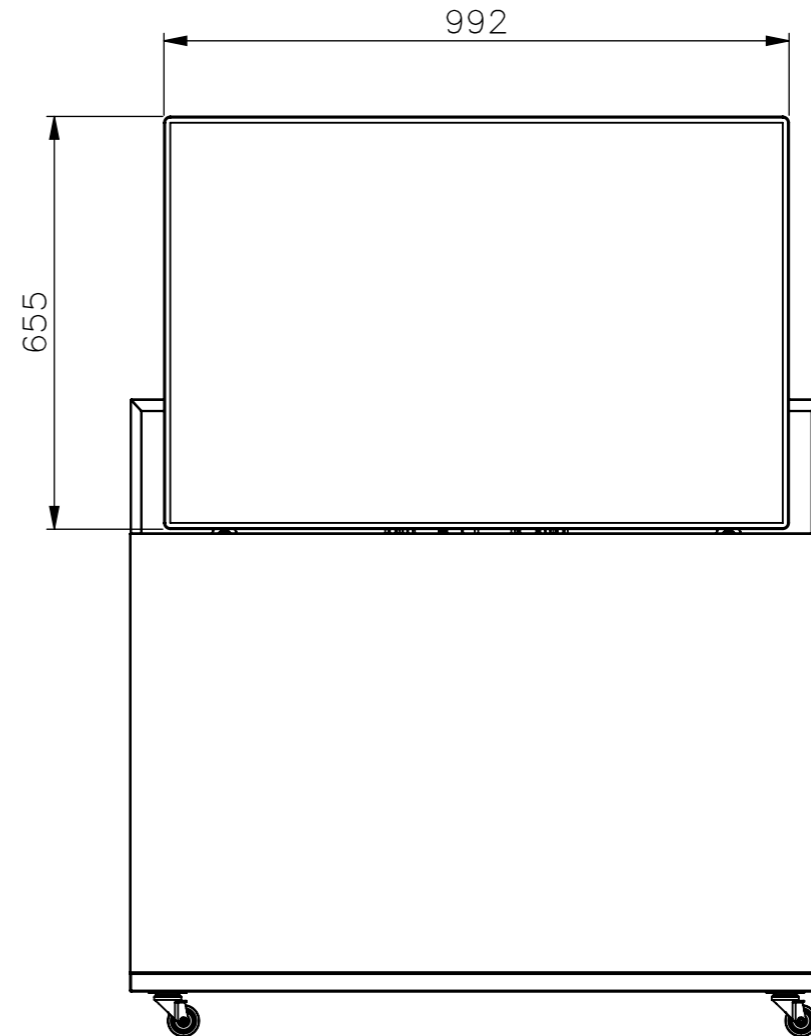

Please note that specifications may be subject to change

	Platinestraat 8e 2872 ZX SCHOONHOVEN The Netherlands Telephone +31 (0) 182 388 551 E-mail : info@tvliftboy.nl Website: www.tvliftboy.nl		Description : Cassette 40" D110	
			Drawing no. : 1001-0019-1536-002B	
		Date : 24-07-2013		Scale : 1:12
Unless otherwise specified dimensions in millimeters			Drawn : JS	Page :