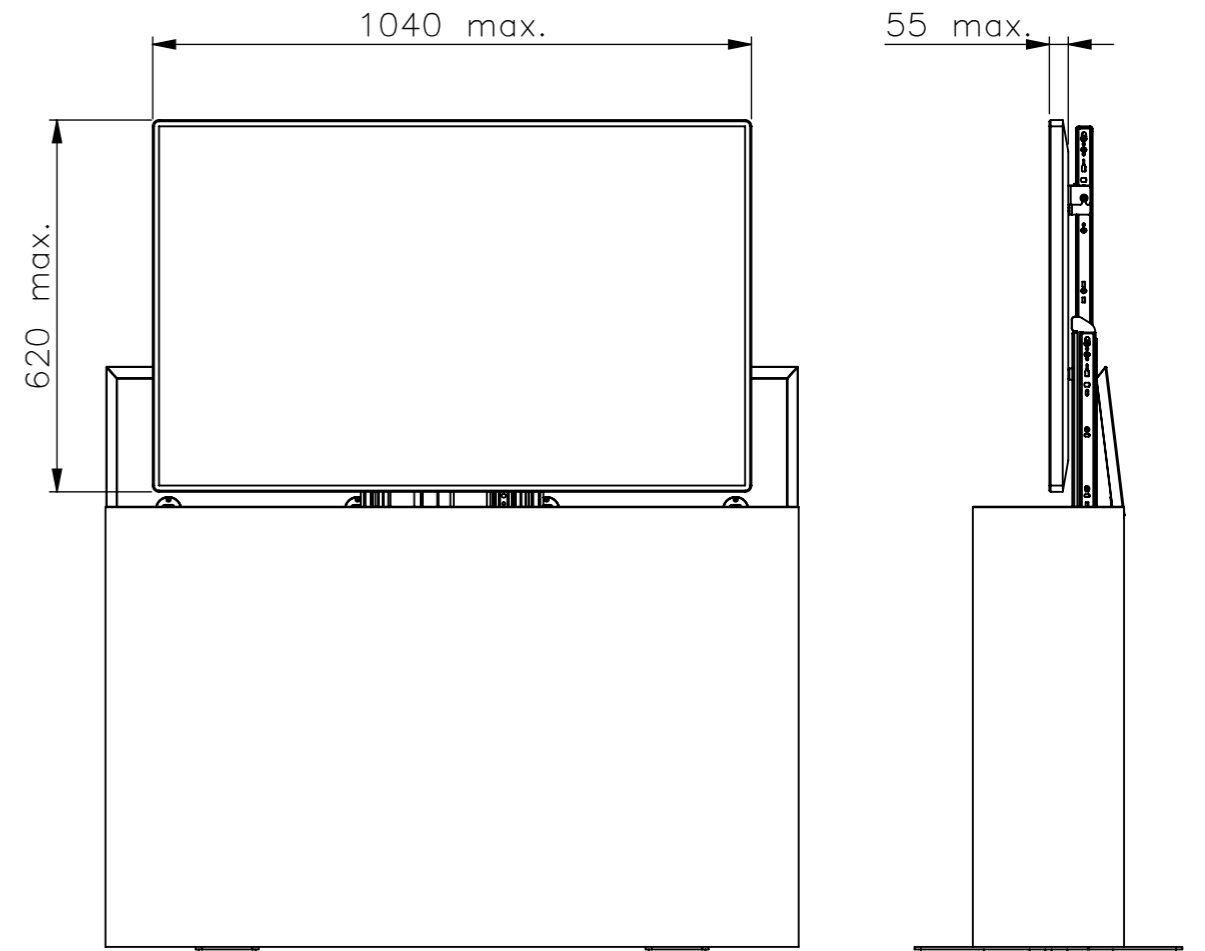

Please note that specifications may be subject to change

Platinastraat 8e
2872 ZX SCHOONHOVEN
The Netherlands
Telephone +31 (0) 182 388 551
E-mail : info@tvliftboy.nl
Website: www.tvliftboy.nl

Description : Cassette 46" (UPC box)

Drawing no. : 1001-0019-1548-008A

Date : 11-02-2015

Scale : 1:12

Unless otherwise specified dimensions in millimeters

Drawn : JS

Page :