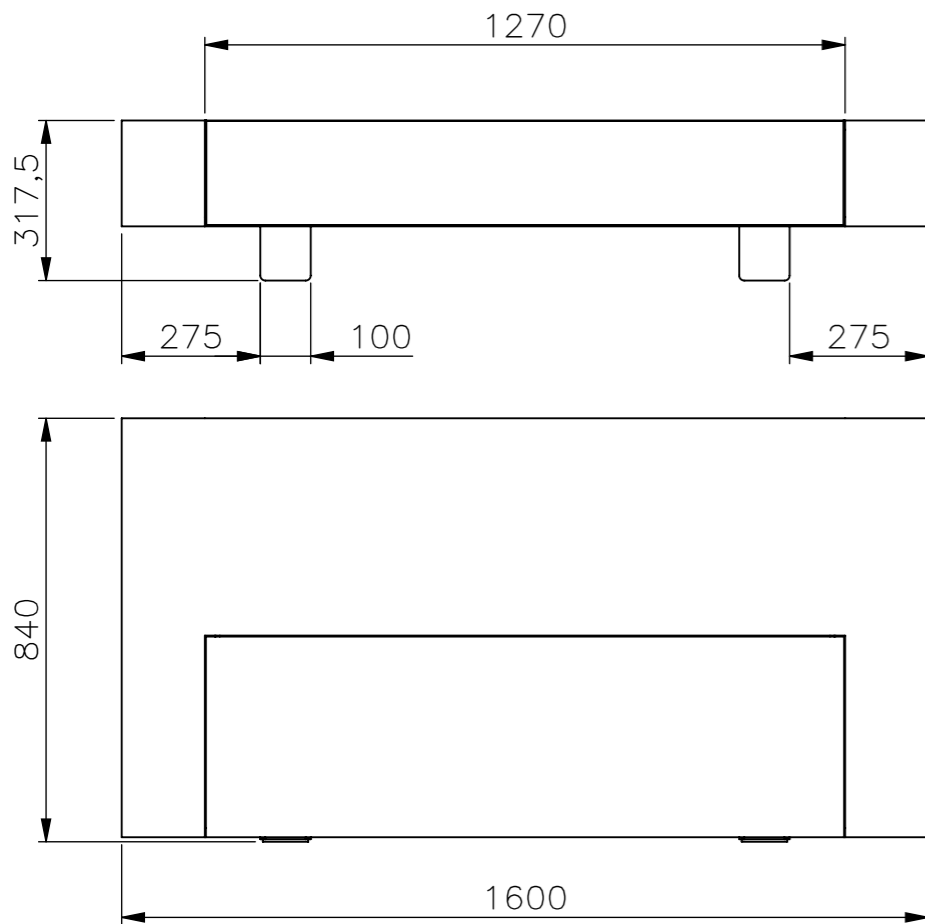

Samsung UE55J6240

Drawing no. : 1001-0019-1575-004B		Material : MDF 18mm		
Description : Cassette 55" L=1600mm		Finish : RAL 9010		
Platinastraat 8e 2872 ZX SCHOONHOVEN The Netherlands Telephone +31 (0) 182 388 551 E-mail : info@tvliftboy.nl Website: www.tvliftboy.nl	Date : 18-11-2016		Unless otherwise specified: Dimensions in millimeters Tolerances: ISO 2768-m Debur and break sharp edges	
	Drawn : JS			
	Scale : 1:15	A3		Do not scale drawing