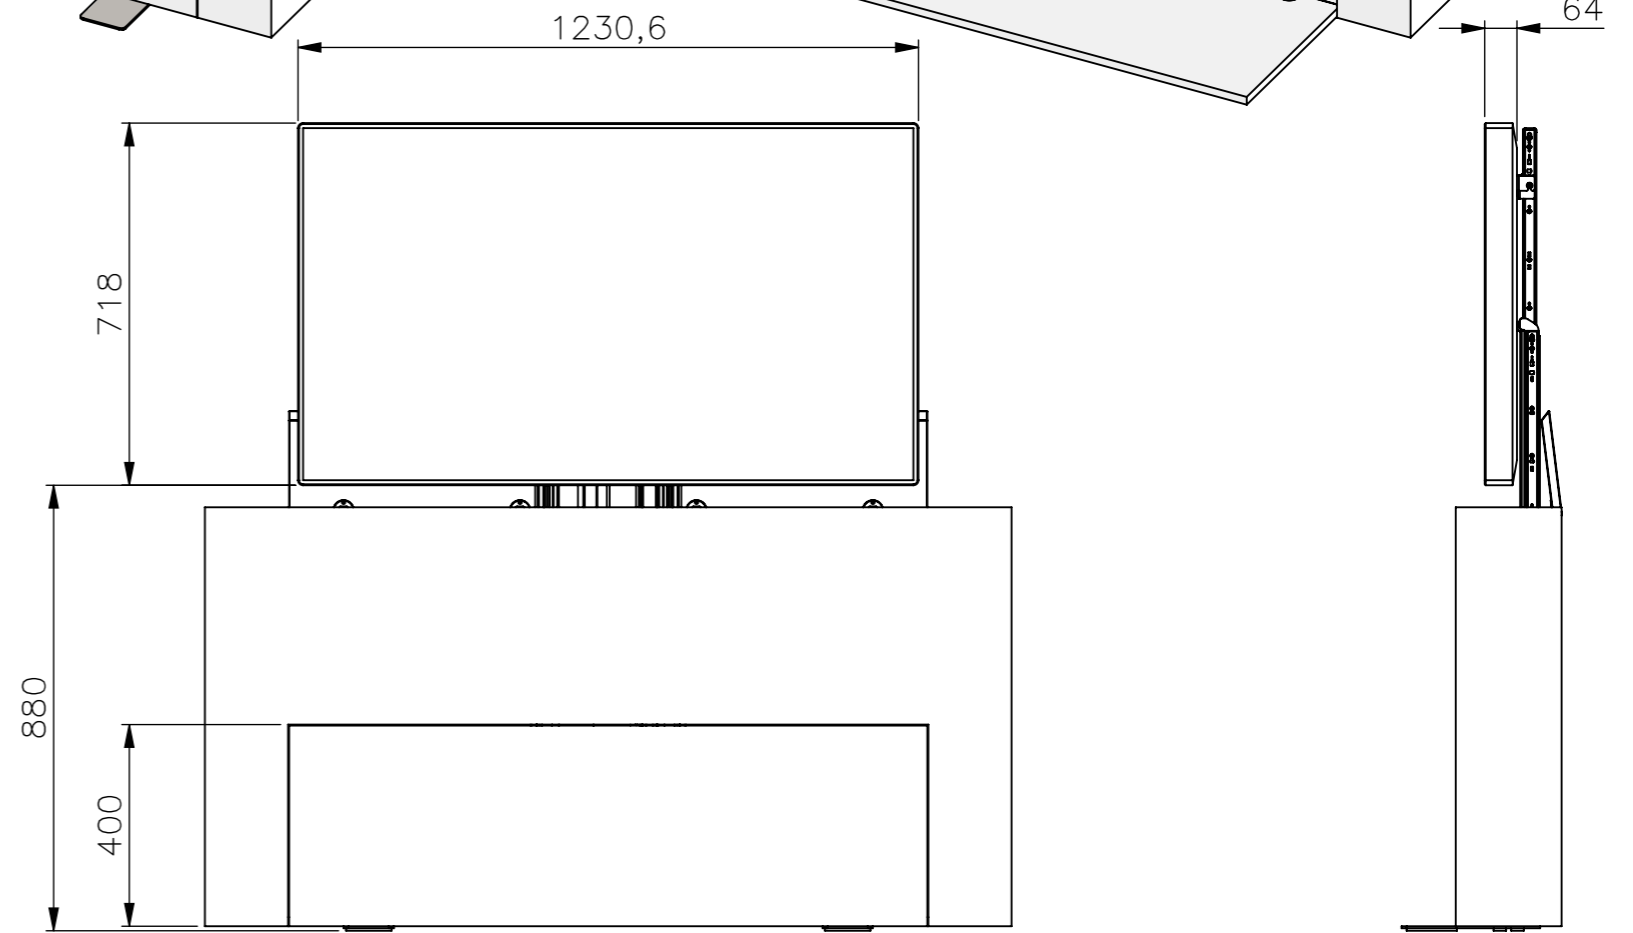

Samsung UE55J6240

Drawing no. : 1001-0019-1575-004B		Material : MDF 18mm		
Description : Cassette 55" L=1600mm		Finish : RAL 9010		
Platinastraat 8e 2872 ZX SCHOONHOVEN The Netherlands Telephone +31 (0) 182 388 551 E-mail : info@tvliftboy.nl Website: www.tvliftboy.nl	Date : 18-11-2016		Unless otherwise specified: Dimensions in millimeters Tolerances: ISO 2768-m Debur and break sharp edges	
	Drawn : JS			
	Scale : 1:15	A3		Do not scale drawing