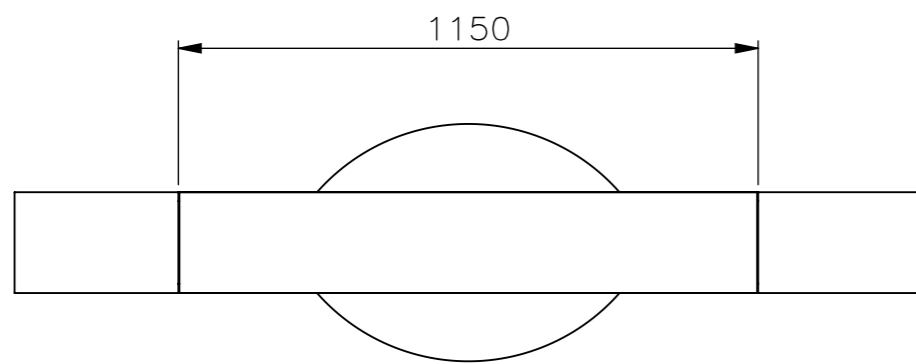

LG-49UH850V

Drawing no. : 1001-0019-1575-008A		Material : MDF 18mm	
Description : Cassette 49" L=1800mm		Finish : RAL 9010	
Platinastraat 8e 2872 ZX SCHOONHOVEN The Netherlands Telephone +31 (0) 182 388 551 E-mail : info@tvliftboy.nl Website: www.tvliftboy.nl	Date : 18-01-2017	Unless otherwise specified: Dimensions in millimeters Tolerances: ISO 2768-m Debur and break sharp edges	
	Drawn : JS		
	Scale : 1:15	A3	Do not scale drawing