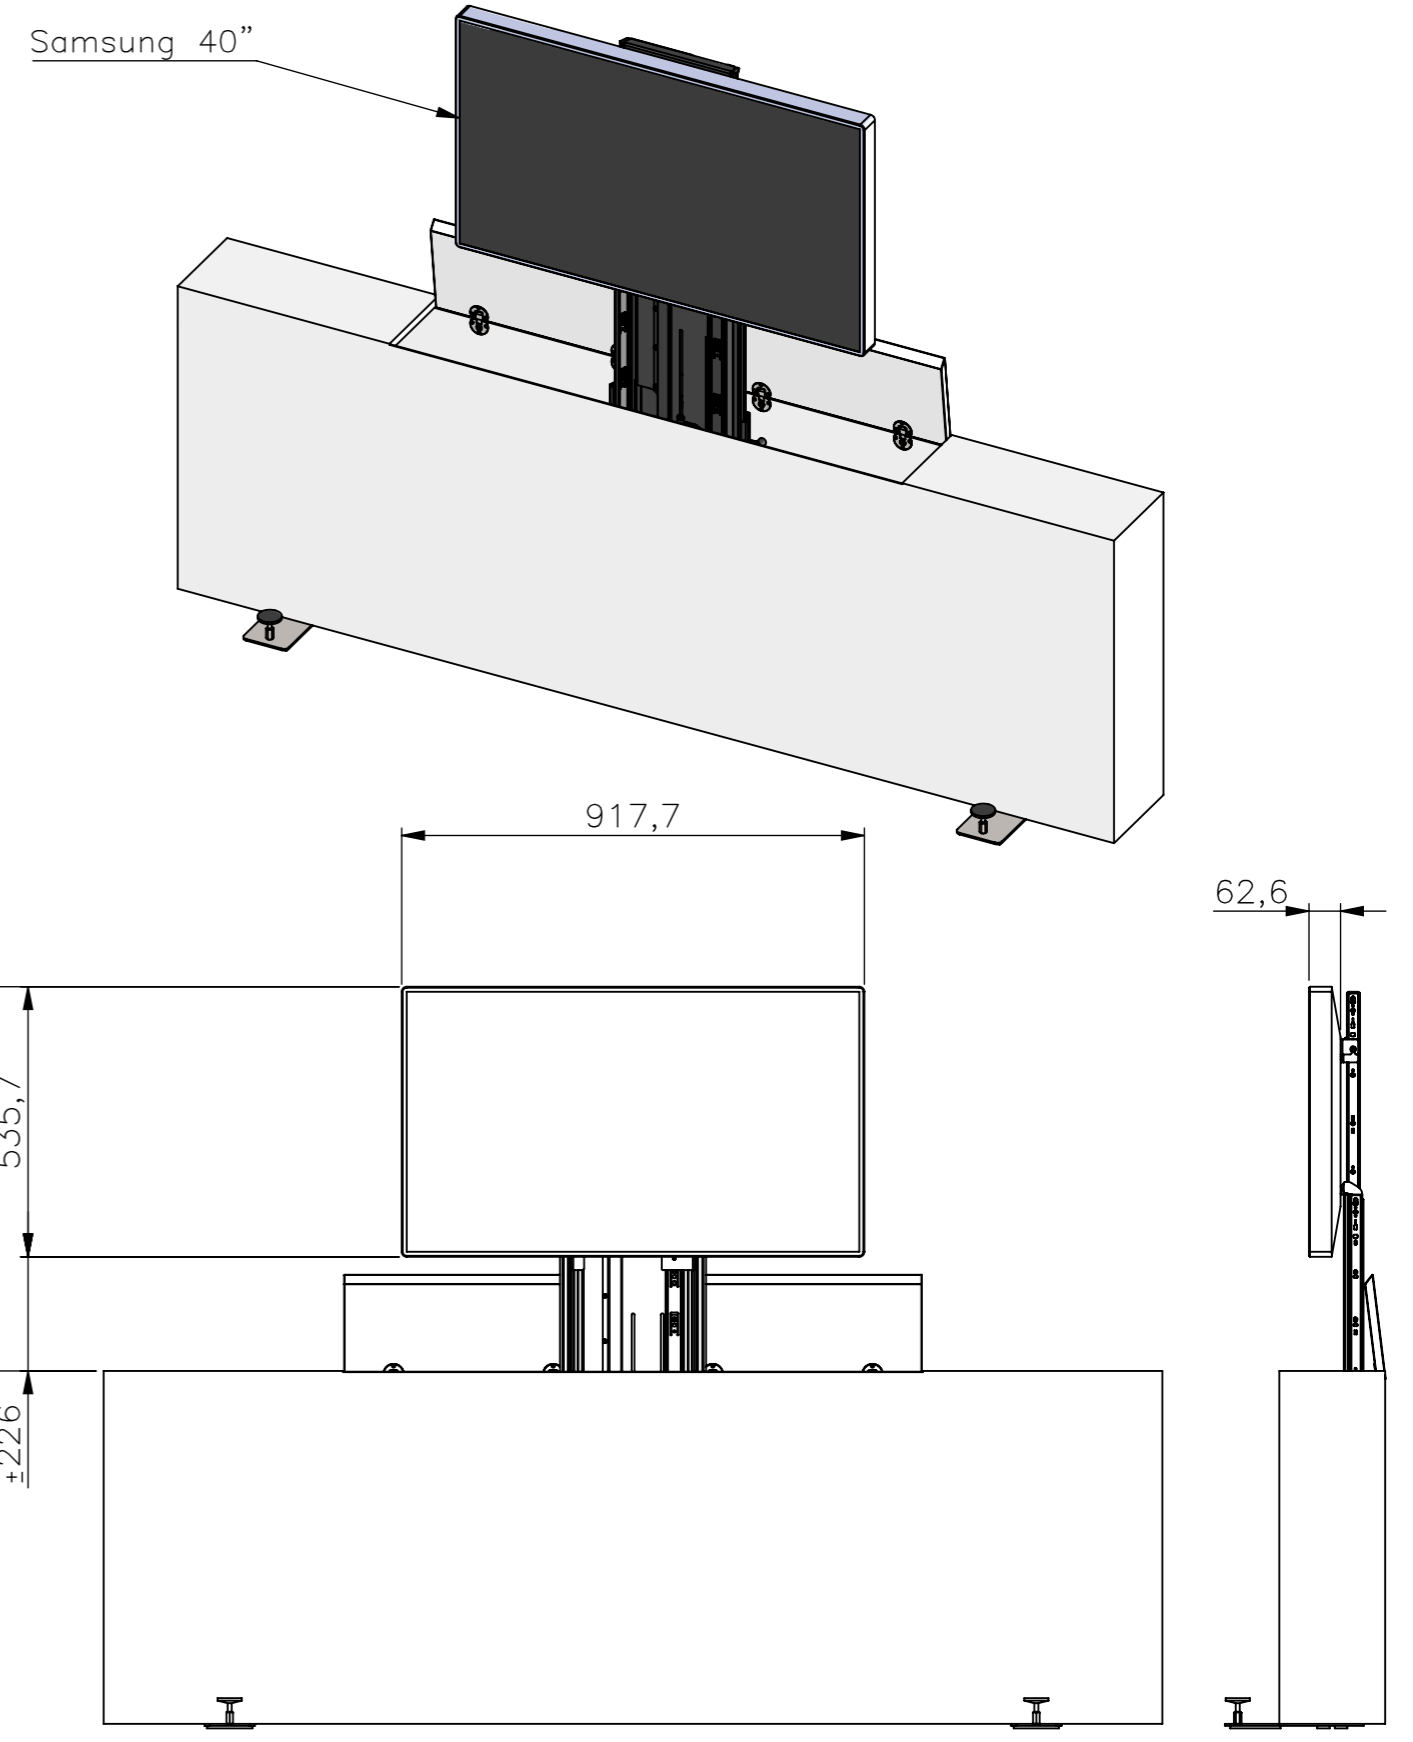

Please note that specifications may be subject to change

	Platinestraat 8e 2872 ZX SCHOONHOVEN The Netherlands Telephone +31 (0) 182 388 551 E-mail : info@tvliftboy.nl Website: www.tvliftboy.nl		Description : Cassette 40" L=2100mm	
	Drawing no. : 1001-0019-1566-003B		Date : 07-03-2016 Scale : 1:15	
Unless otherwise specified dimensions in millimeters				Drawn : JS Page :