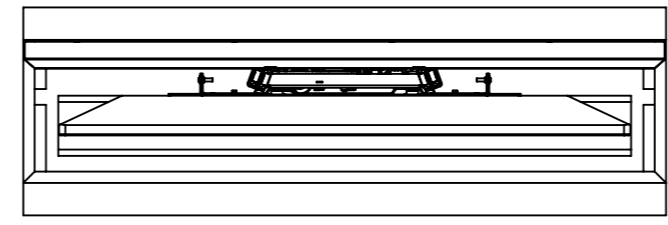

Samsung UE40H6640

Onkyo LS-B50

TV mounting
VESA 200, 300 or 400mm

tv lift boy
Platinstraat 8e
2872 ZX SCHOONHOVEN
The Netherlands
Telephone +31 (0) 182 388 551
E-mail : info@tv lift boy.nl
Website: www.tv lift boy.nl

Description : Cassette 40" op wielen	
Drawing no. : 1001-0019-1557-006A	
Date : 05-10-2015	Scale : 1:12
Drawn : JS	Page :

Please note that specifications may be subject to change

Unless otherwise specified dimensions in millimeters