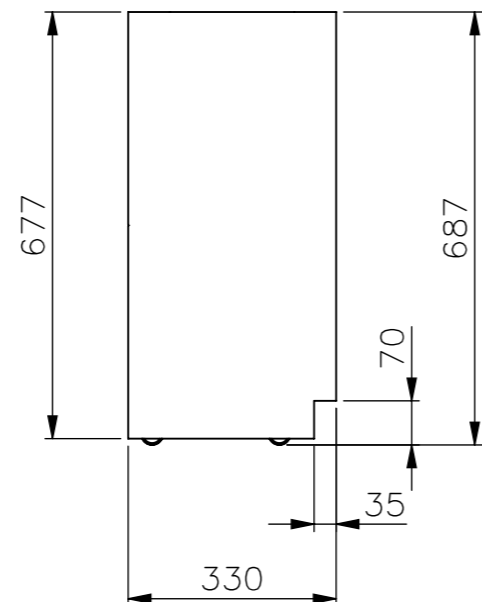

Drawing no. : 1001-0019-1557-008A

Date : 07-03-2016

Scale : 1:12

Unless otherwise specified dimensions in millimeters

Drawn : JS

Page :

Sharp LC-42LE760E

Please note that specifications may be subject to change