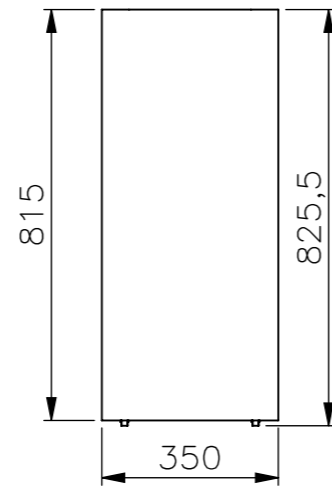

815

350

825,5