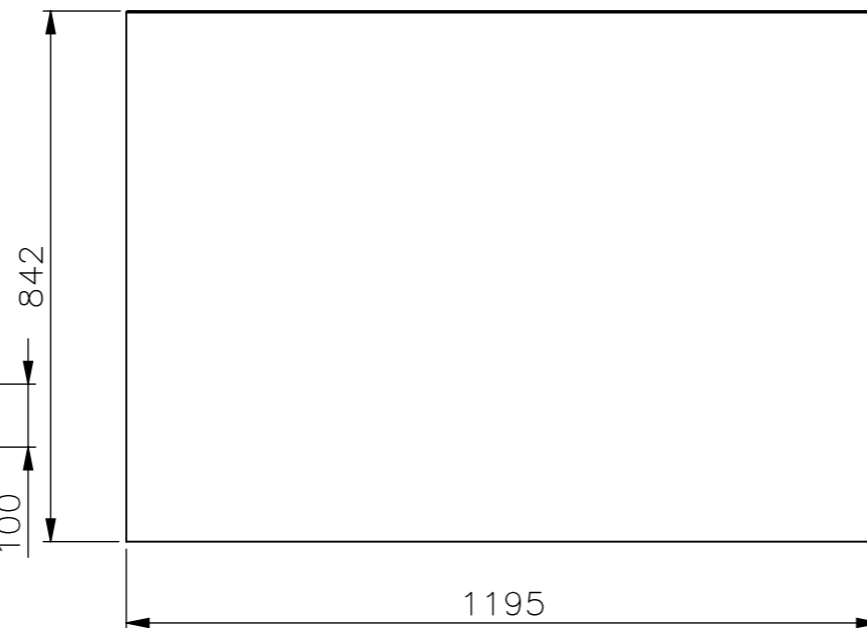

Date : 21-12-2015

Scale : 1:12

Drawn : JS

Page :

Please note that specifications may be subject to change

Unless otherwise specified dimensions in millimeters

SECTION A-A

Platinastraat 8e
2872 ZX SCHOONHOVEN
The Netherlands
Telephone +31 (0) 182 388 551
E-mail : info@tvliftboy.nl
Website: www.tvliftboy.nl