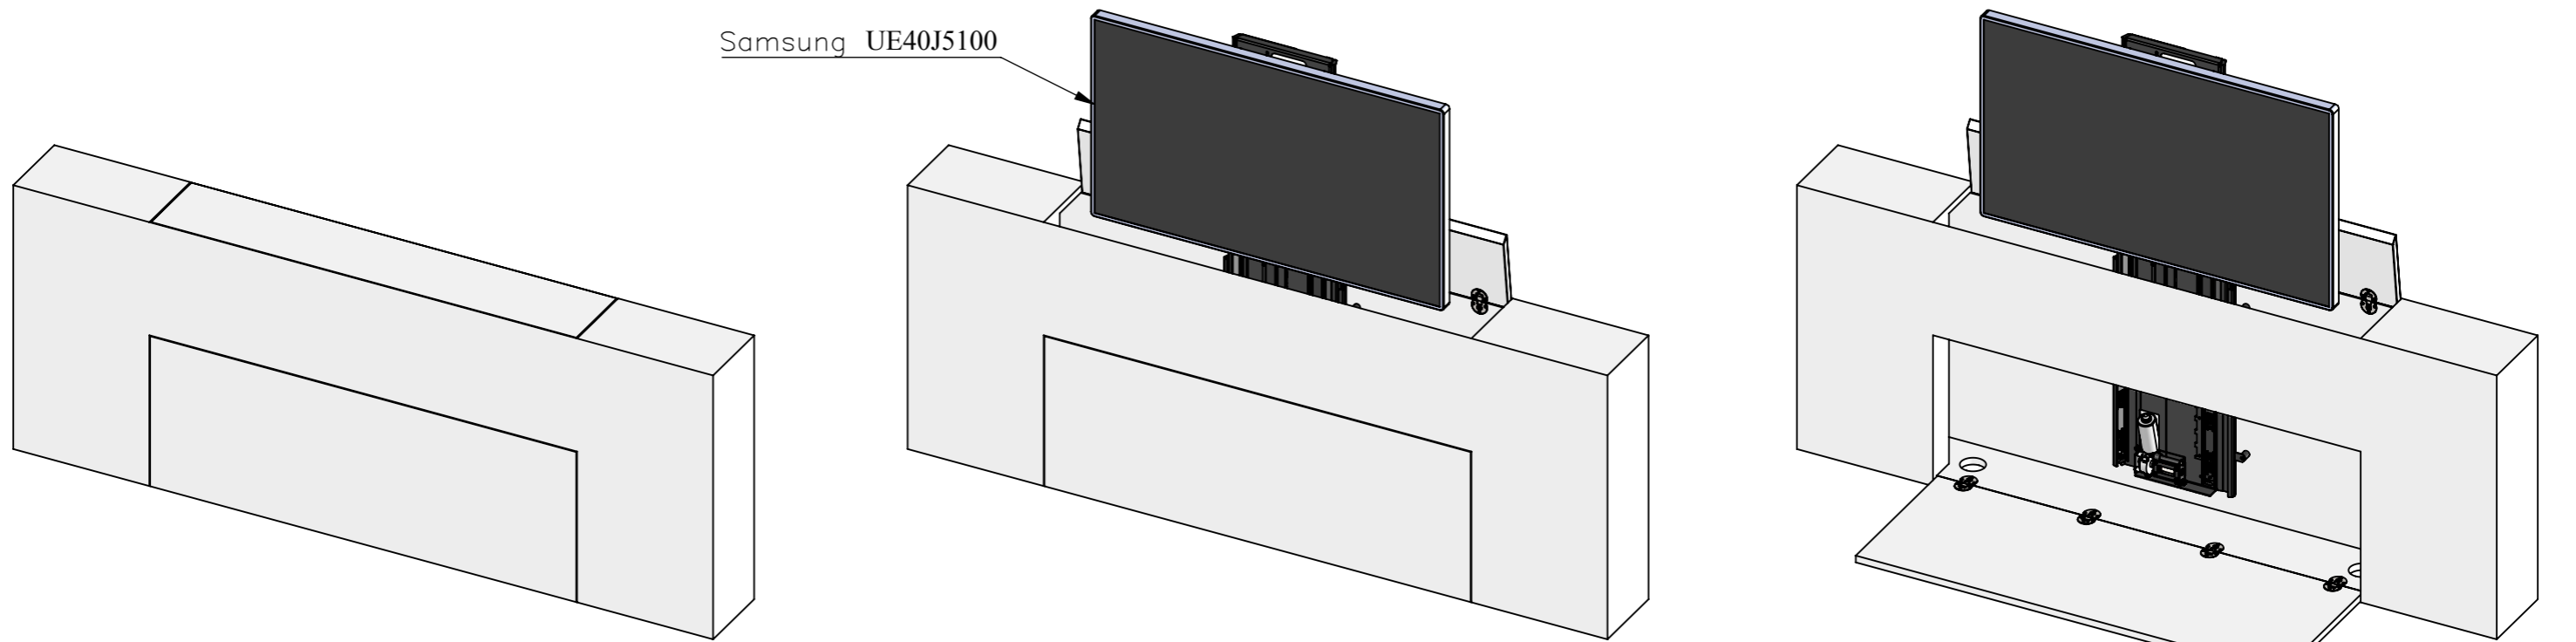

Samsung UE40J5100

Drawing no. : 1001-0019-1575-003B		Material : MDF 18mm	
Description : Cassette 46" L=1800mm		Finish : RAL 9010	
Platinastraat 8e 2872 ZX SCHOONHOVEN The Netherlands Telephone +31 (0) 182 388 551 E-mail : info@tvliftboy.nl Website: www.tvliftboy.nl	Date : 05-10-2016	Unless otherwise specified: Dimensions in millimeters Tolerances: ISO 2768-m Debur and break sharp edges	
	Drawn : JS	Scale : 1:15	A3
	Do not scale drawing