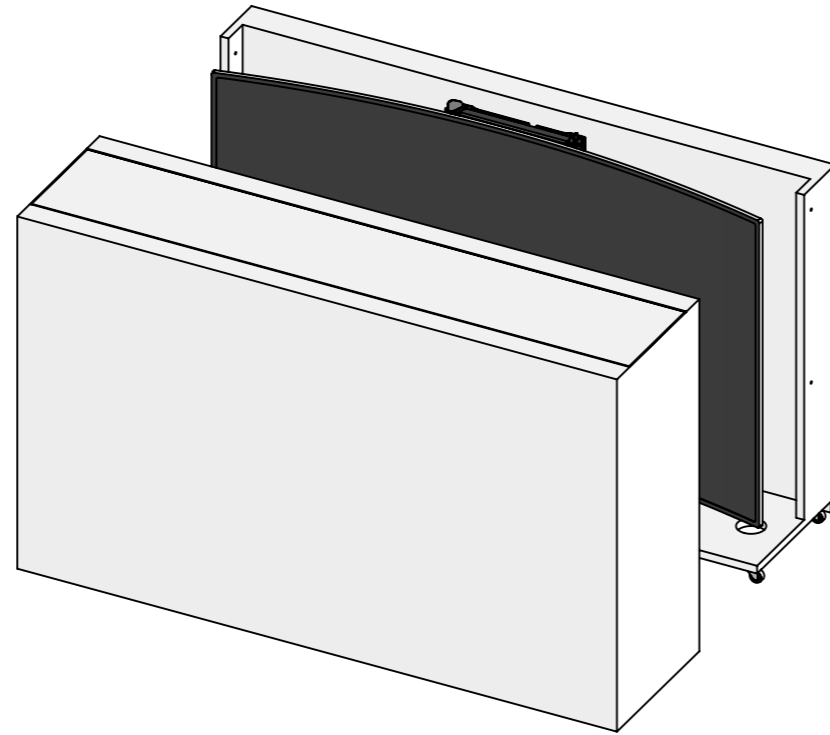

Samsung 55KU6510