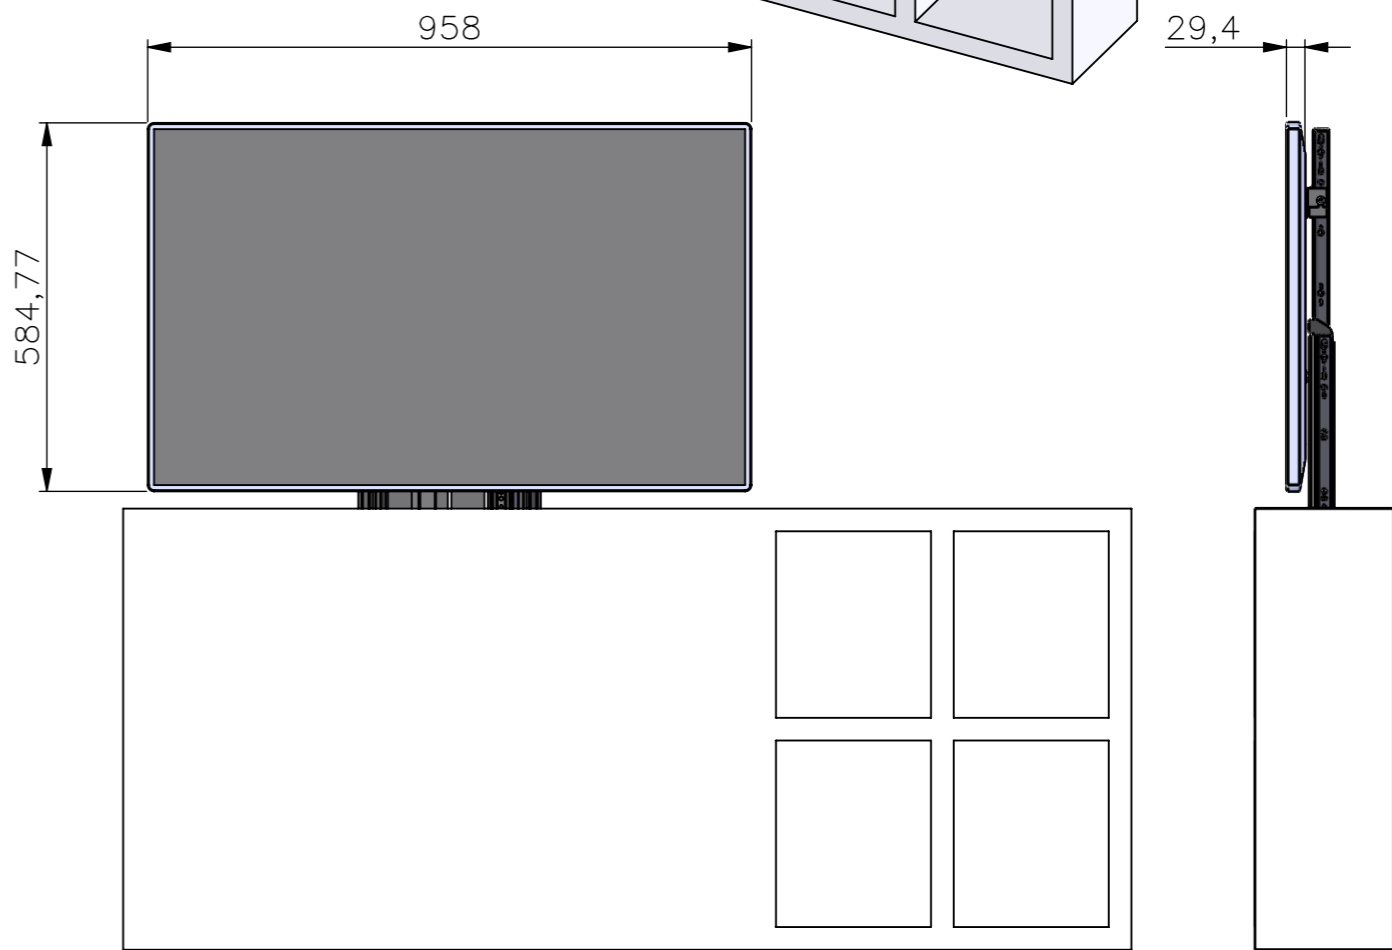

Please note that specifications may be subject to change

Unless otherwise specified dimensions in millimeters

Drawing no. : 1001-0019-1589-001A		Material : MDF 18mm	
Description : Cassette 32" - Samsung UE32ES5500		Finish : RAL9010	
	Platinastraat 8e 2872 ZX SCHOONHOVEN The Netherlands Telephone +31 (0) 182 388 551 E-mail : info@tvliftboy.nl Website: www.tvliftboy.nl	Date : 20-12-2016	Unless otherwise specified: Dimensions in millimeters Tolerances: ISO 2768-m Debur and break sharp edges
		Drawn : JS	
	Scale : 1:12	A3	