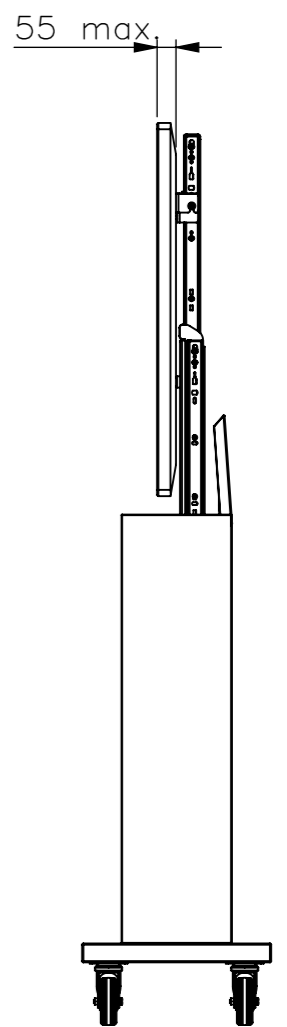

Please note that specifications may be subject to change

Platinastraat 8e
2872 ZX SCHOONHOVEN
The Netherlands
Telephone +31 (0) 182 388 551
E-mail : info@tvliftboy.nl
Website: www.tvliftboy.nl

Description : Cassette 46" met wielen

Drawing no. : 1001-0019-1536-012B

Date : 28-04-2014

Scale : 1:12

Unless otherwise specified dimensions in millimeters

Drawn : JS

Page :