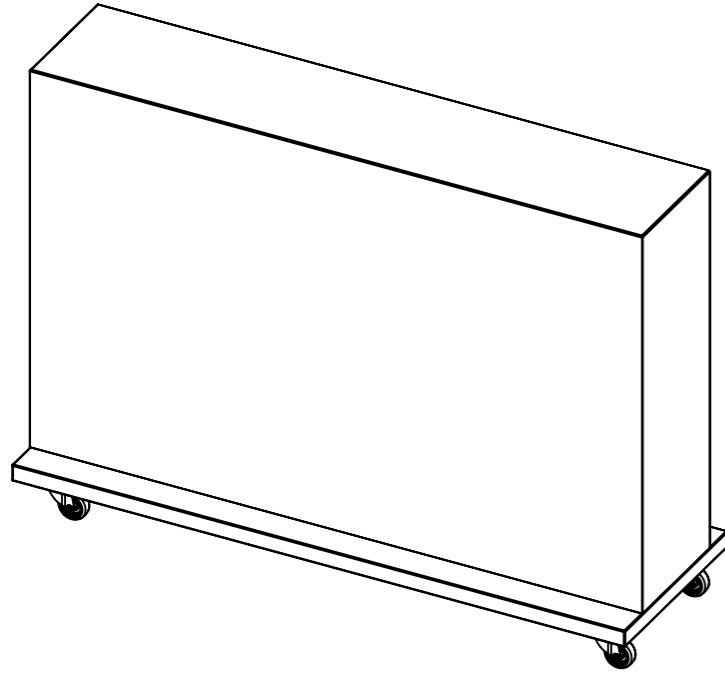

Please note that specifications may be subject to change

	Platinestraat 8e 2872 ZX SCHOONHOVEN The Netherlands Telephone +31 (0) 182 388 551 E-mail : info@tvliftboy.nl Website: www.tvliftboy.nl		Description : Cassette 40" D110	
			Drawing no. : 1001-0019-1536-002B	
		Date : 24-07-2013		Scale : 1:12
Unless otherwise specified dimensions in millimeters			Drawn : JS	Page :