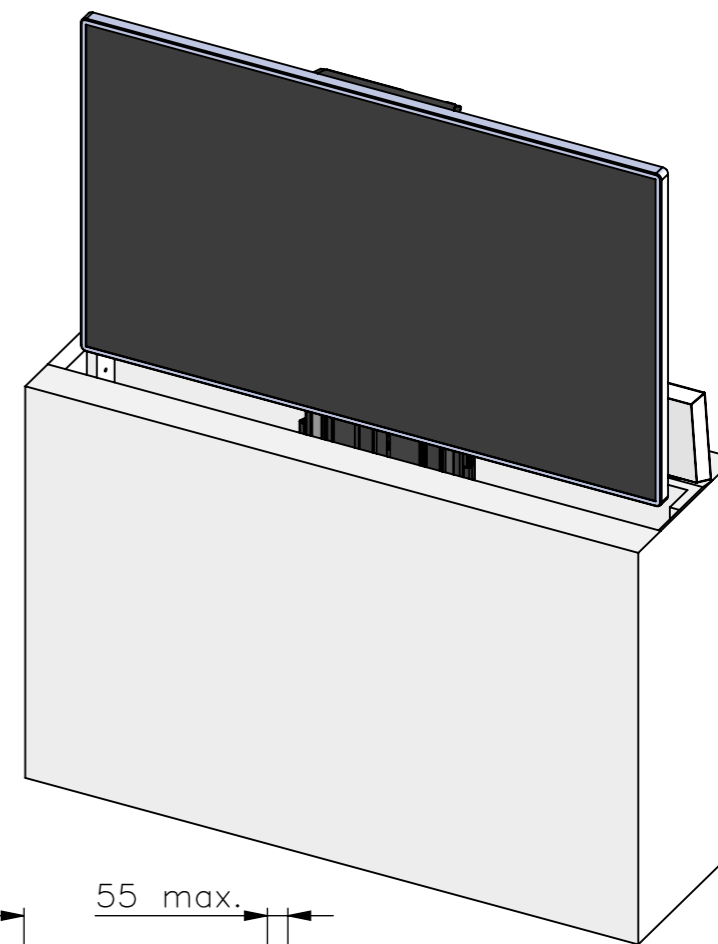

Date : 02-03-2015

Scale : 1:12

Unless otherwise specified dimensions in millimeters

Drawn : JS

Page :

TV mounting
VESA 200, 300 or 400mm

Please note that specifications may be subject to change

Platinastraat 8e
2872 ZX SCHOONHOVEN
The Netherlands
Telephone +31 (0) 182 388 551
E-mail : info@tvliftboy.nl
Website: www.tvliftboy.nl