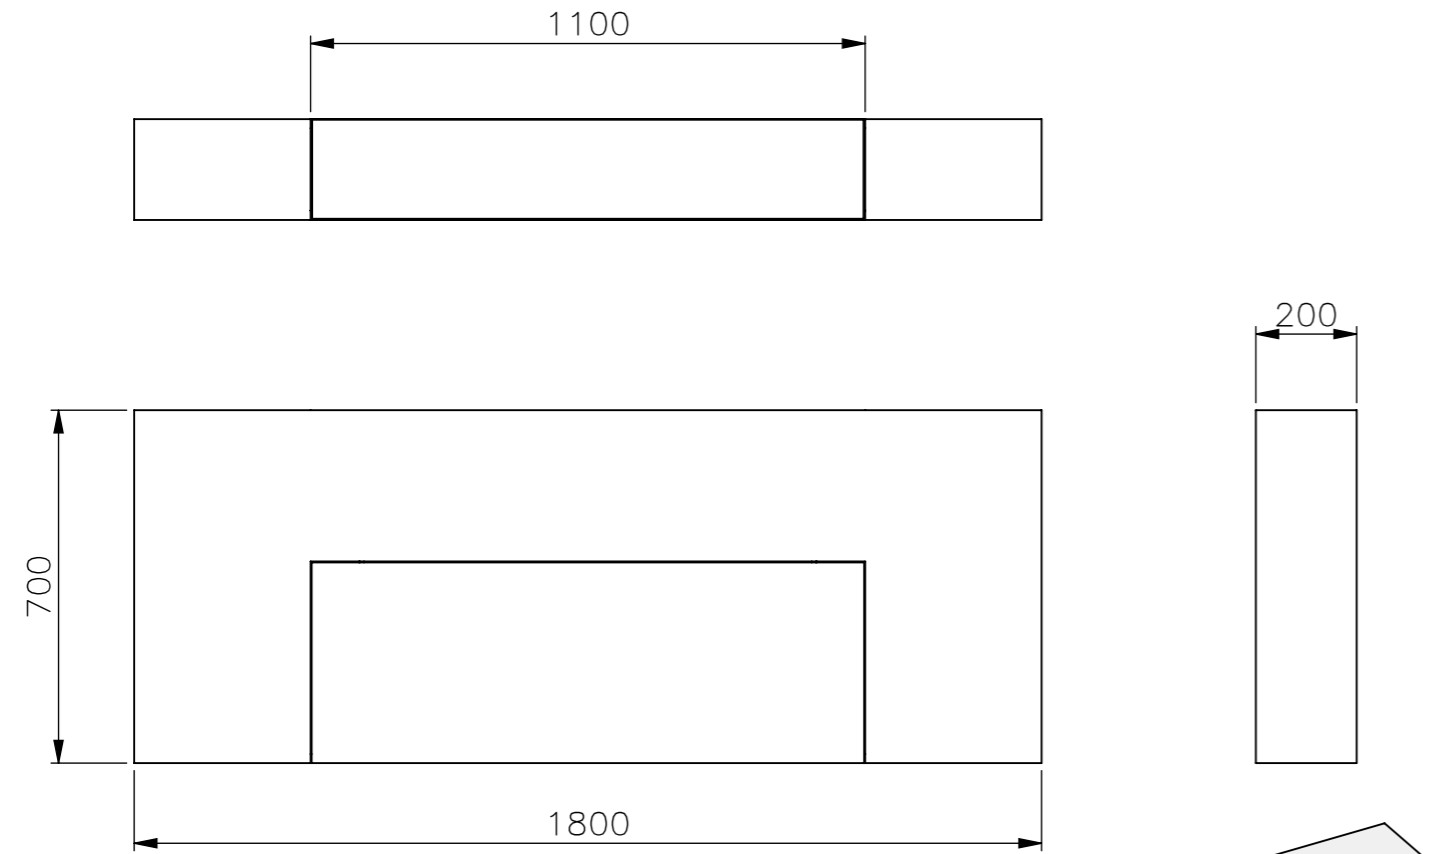

Samsung UE40J5100

Drawing no. : 1001-0019-1575-003B		Material : MDF 18mm	
Description : Cassette 46" L=1800mm		Finish : RAL 9010	
Platinastraat 8e 2872 ZX SCHOONHOVEN The Netherlands Telephone +31 (0) 182 388 551 E-mail : info@tvliftboy.nl Website: www.tvliftboy.nl	Date : 05-10-2016	Unless otherwise specified: Dimensions in millimeters Tolerances: ISO 2768-m Debur and break sharp edges	
	Drawn : JS	Scale : 1:15	A3
	Do not scale drawing