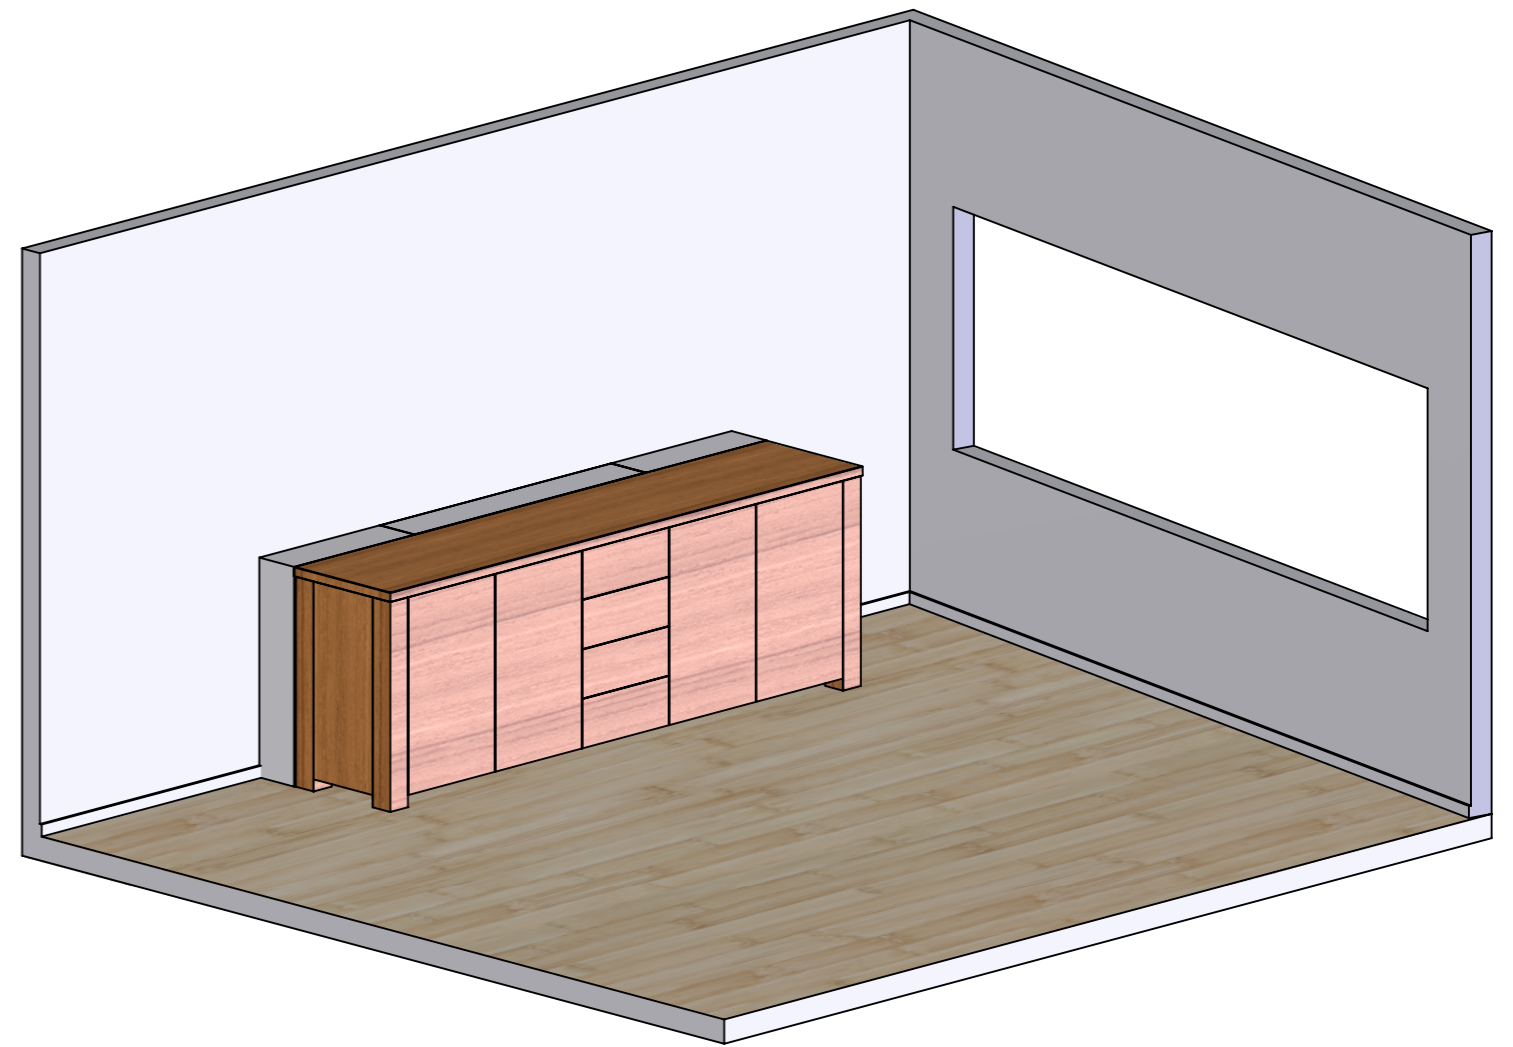

Please note that specifications may be subject to change

Platinastraat 8e
2872 ZX SCHOONHOVEN
The Netherlands
Telephone +31 (0) 182 388 551
E-mail : info@tvliftboy.nl
Website: www.tvliftboy.nl

Description : Cassette 55" achter dressoir

Drawing no. : 1001-0019-1585-001B

Date : 29-08-2016

Scale : 1:30

Unless otherwise specified dimensions in millimeters

Drawn : JS

Page :