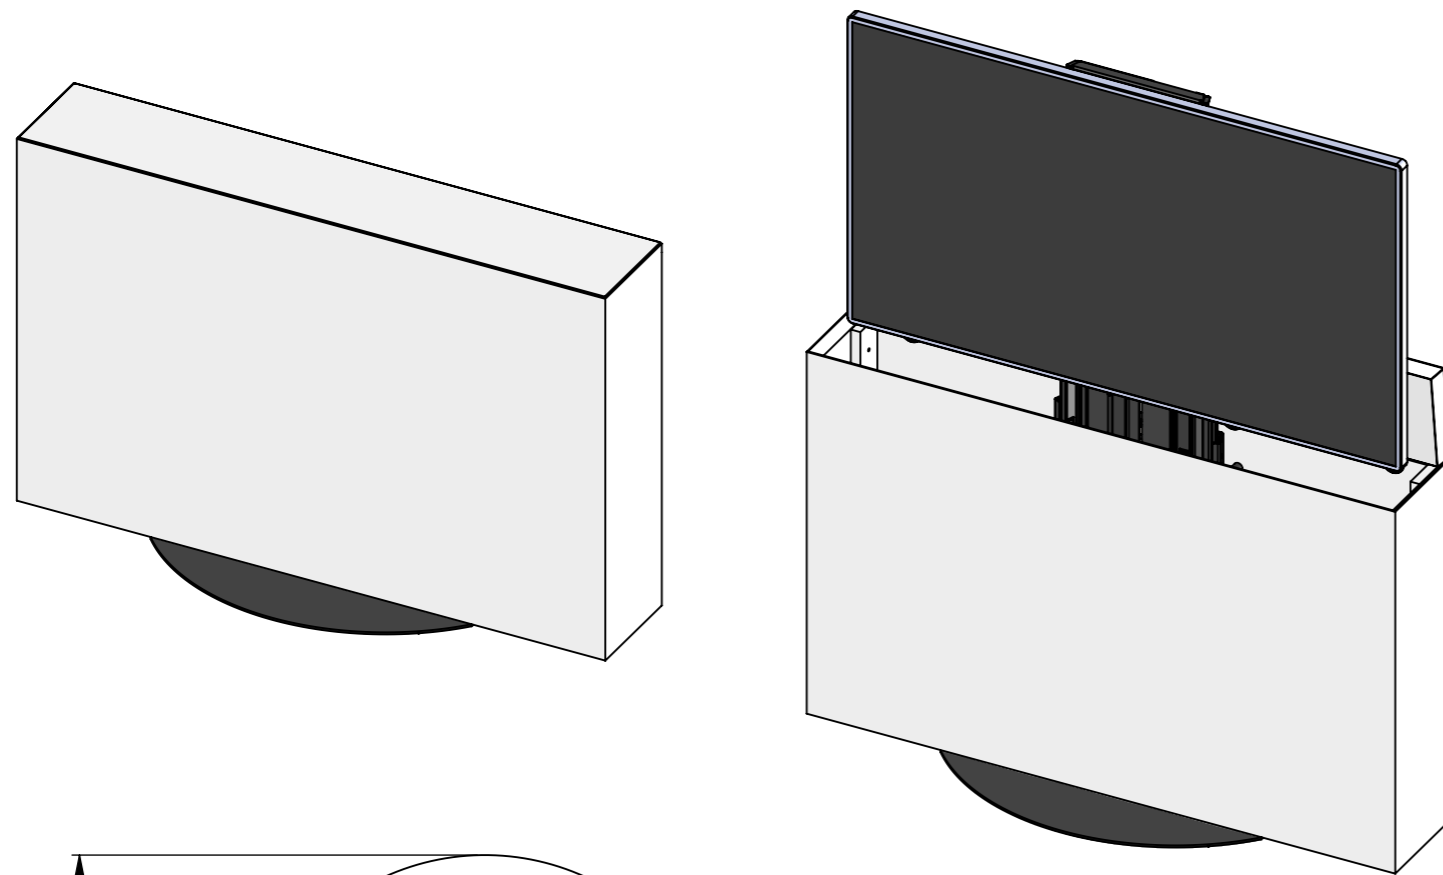

Date : 05-01-2017

Drawn : JS

Scale : 1:12.5

Unless otherwise specified:
Dimensions in millimeters
Tolerances: ISO 2768-m
Debur and break sharp edges

A3 Do not scale drawing

Drawing no. : 1001-0019-1548-002C		Material : MDF	
Description : Cassette 46"		Finish : RAL 9010	
	Platinastraat 8e 2872 ZX SCHOONHOVEN The Netherlands Telephone +31 (0) 182 388 551 E-mail : info@tvliftboy.nl Website: www.tvliftboy.nl		Date : 05-01-2017 Drawn : JS Scale : 1:12.5
	Unless otherwise specified: Dimensions in millimeters Tolerances: ISO 2768-m Debur and break sharp edges		A3 Do not scale drawing
			