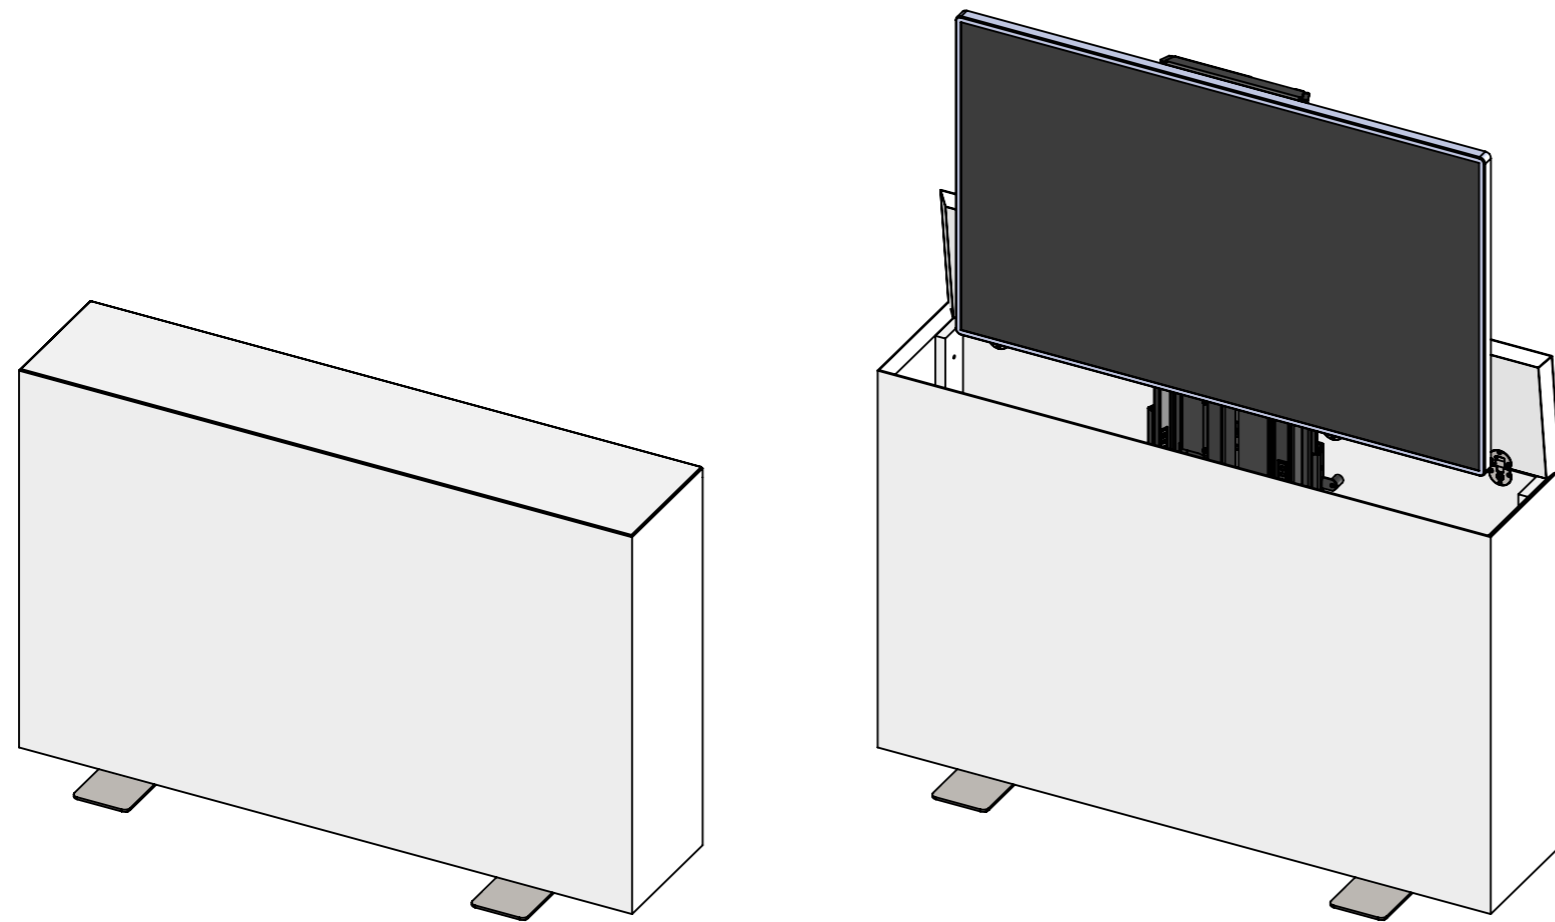

Please note that specifications may be subject to change

Platinastraat 8e
2872 ZX SCHOONHOVEN
The Netherlands
Telephone +31 (0) 182 388 551
E-mail : info@tvliftboy.nl
Website: www.tvliftboy.nl

Description : Cassette 46" (UPC box)

Drawing no. : 1001-0019-1548-008A

Date : 11-02-2015

Scale : 1:12

Unless otherwise specified dimensions in millimeters

Drawn : JS

Page :