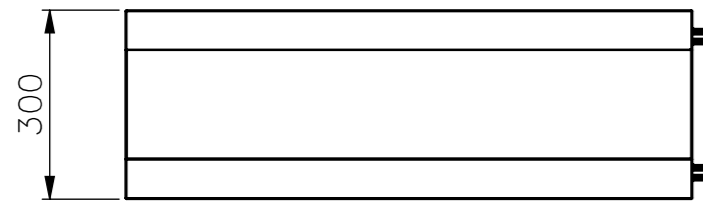

Please note that specifications may be subject to change

	Platinstraat 8e 2872 ZX SCHOONHOVEN The Netherlands Telephone +31 (0) 182 388 551 E-mail : info@tvliftboy.nl Website: www.tvliftboy.nl		Description : Cassette 32" met wielen	
	Drawing no. : 1001-0019-1536-009C		Date : 28-04-2014	Scale : 1:12
Unless otherwise specified dimensions in millimeters			Drawn : JS	Page :