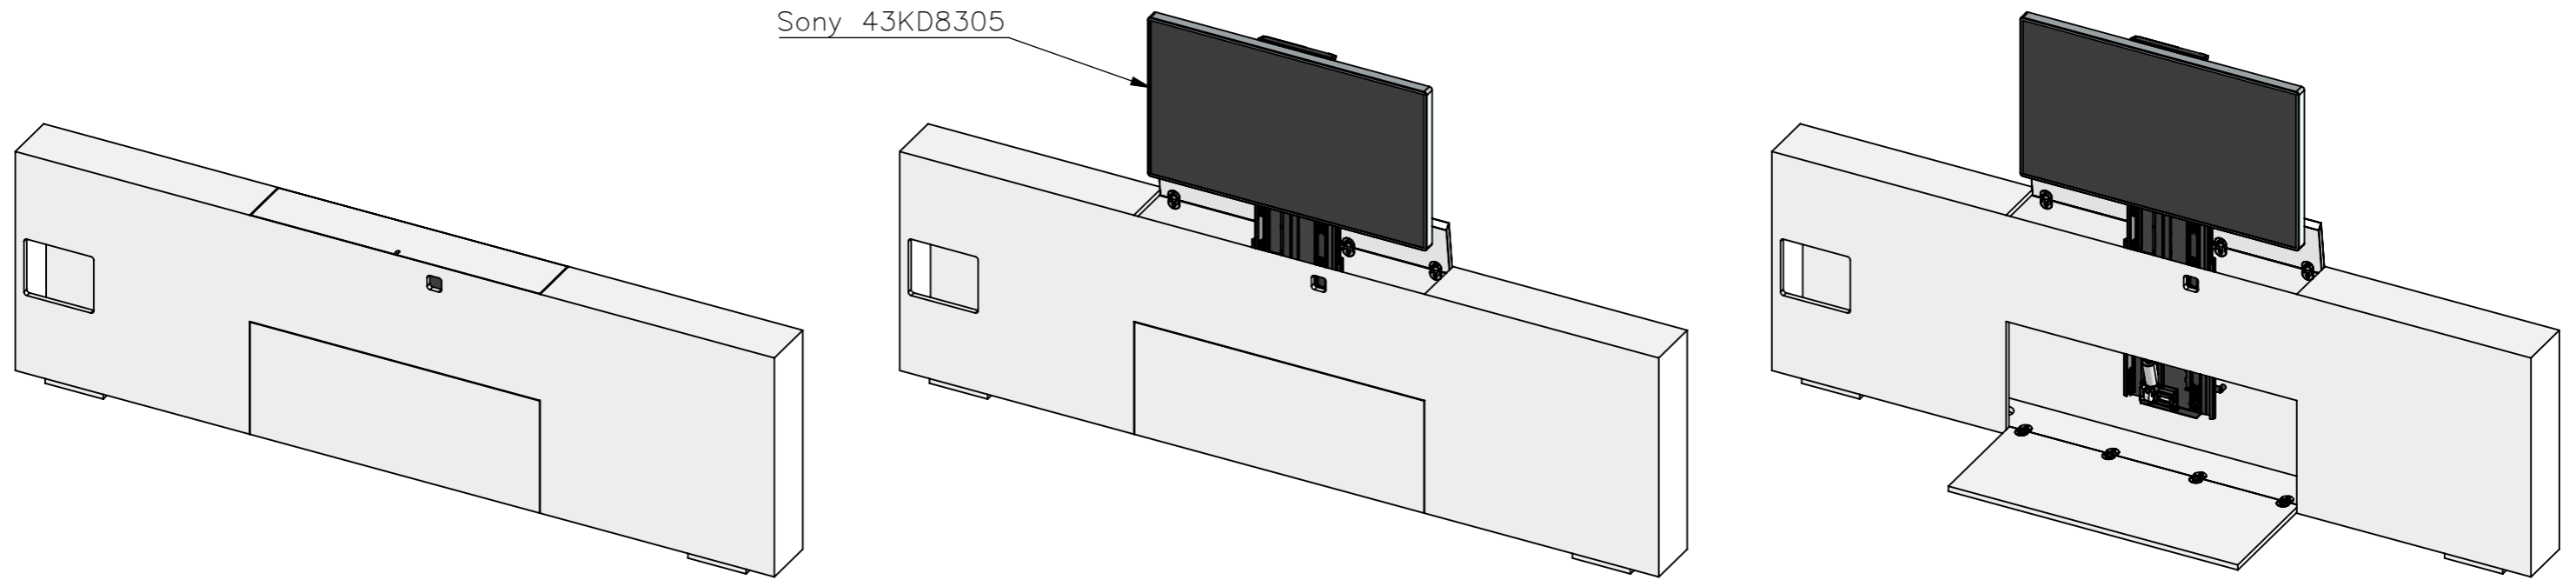

Sony 43KD8305

Drawing no. : 1001-0019-1575-007B		Material : MDF 18mm	
Description : Cassette 43" L=2612mm		Finish : RAL 9003 Mat	
Platinastraat 8e 2872 ZX SCHOONHOVEN The Netherlands Telephone +31 (0) 182 388 551 E-mail : info@tvliftboy.nl Website: www.tvliftboy.nl	Date : 23-01-2017	Unless otherwise specified: Dimensions in millimeters Tolerances: ISO 2768-m Debur and break sharp edges	
	Drawn : JS		
	Scale : 1:20	A3	Do not scale drawing