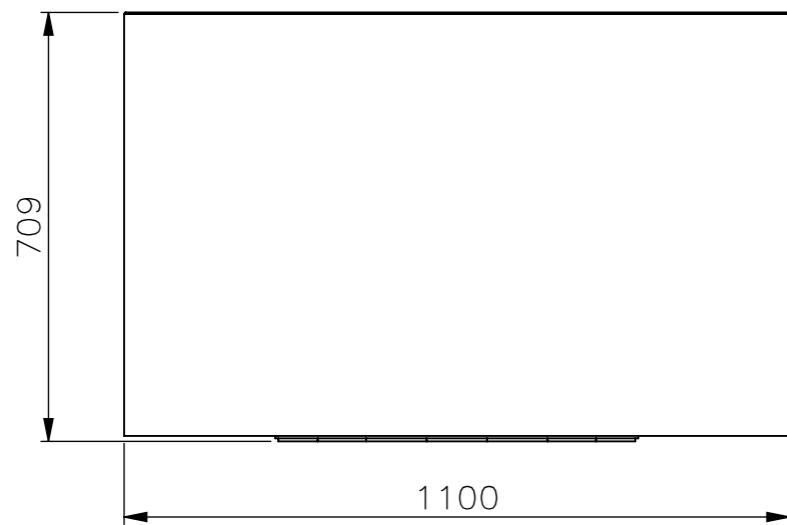

Date : 05-01-2017

Drawn : JS

Scale : 1:12.5

Unless otherwise specified:
Dimensions in millimeters
Tolerances: ISO 2768-m
Debur and break sharp edges

A3 Do not scale drawing

Drawing no. : 1001-0019-1548-002C		Material : MDF	
Description : Cassette 46"		Finish : RAL 9010	
	Platinastraat 8e 2872 ZX SCHOONHOVEN The Netherlands Telephone +31 (0) 182 388 551 E-mail : info@tvliftboy.nl Website: www.tvliftboy.nl		Date : 05-01-2017 Drawn : JS Scale : 1:12.5
	Unless otherwise specified: Dimensions in millimeters Tolerances: ISO 2768-m Debur and break sharp edges		A3 Do not scale drawing
			