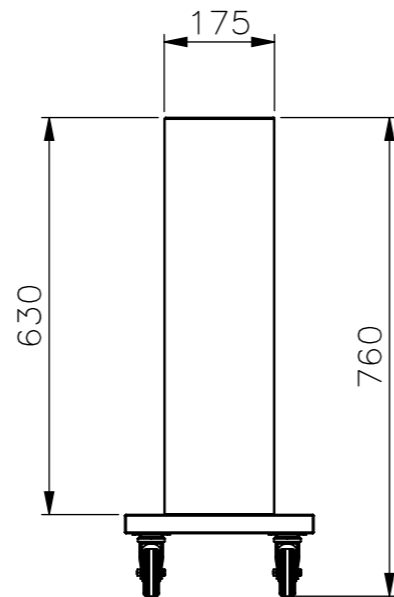

Please note that specifications may be subject to change

	Platinstraat 8e 2872 ZX SCHOONHOVEN The Netherlands Telephone +31 (0) 182 388 551 E-mail : info@tvliftboy.nl Website: www.tvliftboy.nl		Description : Cassette 32" met wielen	
	Drawing no. : 1001-0019-1536-009C		Date : 28-04-2014	Scale : 1:12
Unless otherwise specified dimensions in millimeters			Drawn : JS	Page :