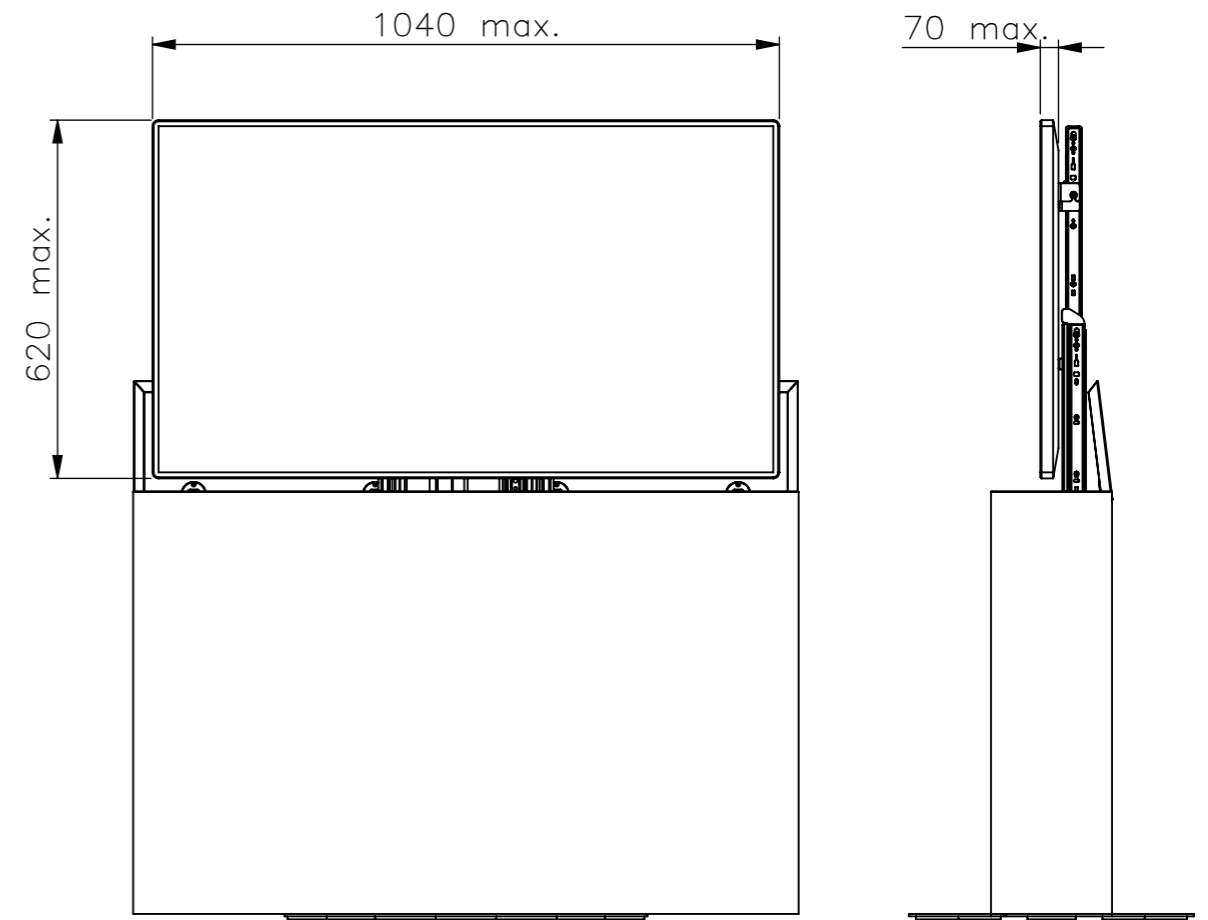

Date : 05-01-2017

Drawn : JS

Scale : 1:12.5

Unless otherwise specified:
Dimensions in millimeters
Tolerances: ISO 2768-m
Debur and break sharp edges

A3 Do not scale drawing

Drawing no. : 1001-0019-1548-002C		Material : MDF	
Description : Cassette 46"		Finish : RAL 9010	
	Platinastraat 8e 2872 ZX SCHOONHOVEN The Netherlands Telephone +31 (0) 182 388 551 E-mail : info@tvliftboy.nl Website: www.tvliftboy.nl		Date : 05-01-2017 Drawn : JS Scale : 1:12.5
	Unless otherwise specified: Dimensions in millimeters Tolerances: ISO 2768-m Debur and break sharp edges		A3 Do not scale drawing
			