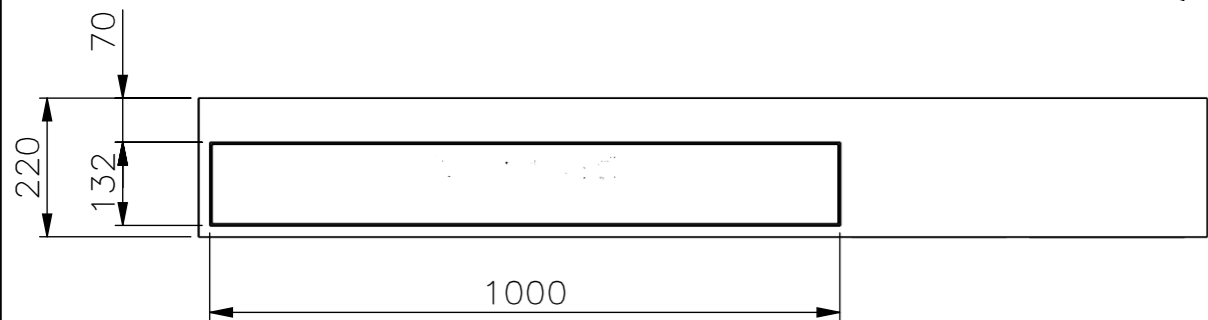

Please note that specifications may be subject to change

Unless otherwise specified dimensions in millimeters

Drawing no. : 1001-0019-1589-001A		Material : MDF 18mm	
Description : Cassette 32" - Samsung UE32ES5500		Finish : RAL9010	
	Platinastraat 8e 2872 ZX SCHOONHOVEN The Netherlands Telephone +31 (0) 182 388 551 E-mail : info@tvliftboy.nl Website: www.tvliftboy.nl	Date : 20-12-2016	Unless otherwise specified: Dimensions in millimeters Tolerances: ISO 2768-m Debur and break sharp edges
		Drawn : JS	
	Scale : 1:12	A3	