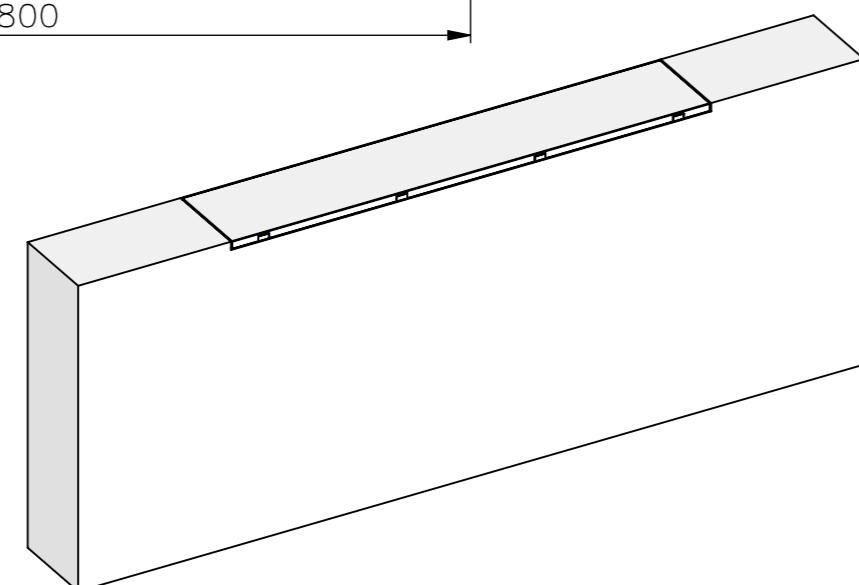

Samsung UE40J5100

Drawing no. : 1001-0019-1575-003B		Material : MDF 18mm	
Description : Cassette 46" L=1800mm		Finish : RAL 9010	
Platinastraat 8e 2872 ZX SCHOONHOVEN The Netherlands Telephone +31 (0) 182 388 551 E-mail : info@tvliftboy.nl Website: www.tvliftboy.nl	Date : 05-10-2016	Unless otherwise specified: Dimensions in millimeters Tolerances: ISO 2768-m Debur and break sharp edges	
	Drawn : JS	Scale : 1:15	A3
	Do not scale drawing