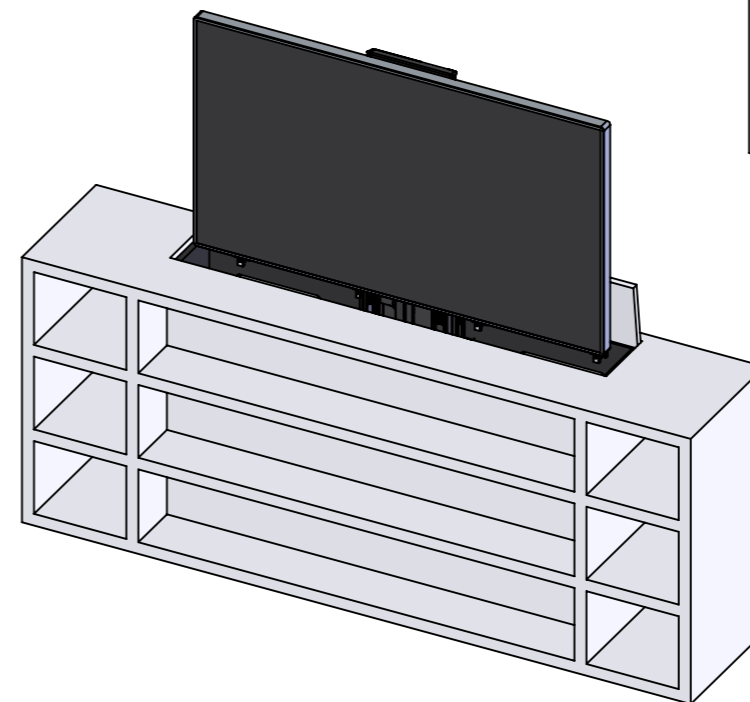

Please note that specifications may be subject to change

Drawing no.: T119-1001-001A		Description : T119-55	
		Date : 01-02-2023	 Scale: 1:10
		Drawn : JS	
		Unless otherwise specified dimensions in millimeters	

SECTION A-A

Example build in housing

Drawing no.: T119-1002-001A

Description : T119-55

TVLIFTBOY

Date : 20-06-2023

Drawn : JS

Scale : 1:20