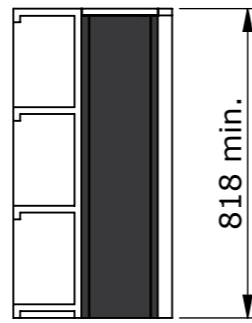

Please note that specifications may be subject to change

Drawing no.: T119-1001-001A		Description : T119-55	
		Date : 01-02-2023	 Scale: 1:10
		Drawn : JS	
		Unless otherwise specified dimensions in millimeters	

SECTION A-A

Example build in housing

Drawing no.: T119-1002-001A

Description : T119-55

TVLIFTBOY

Date : 20-06-2023

Drawn : JS

Scale : 1:20

Unless otherwise specified dimensions in millimeters

Page :